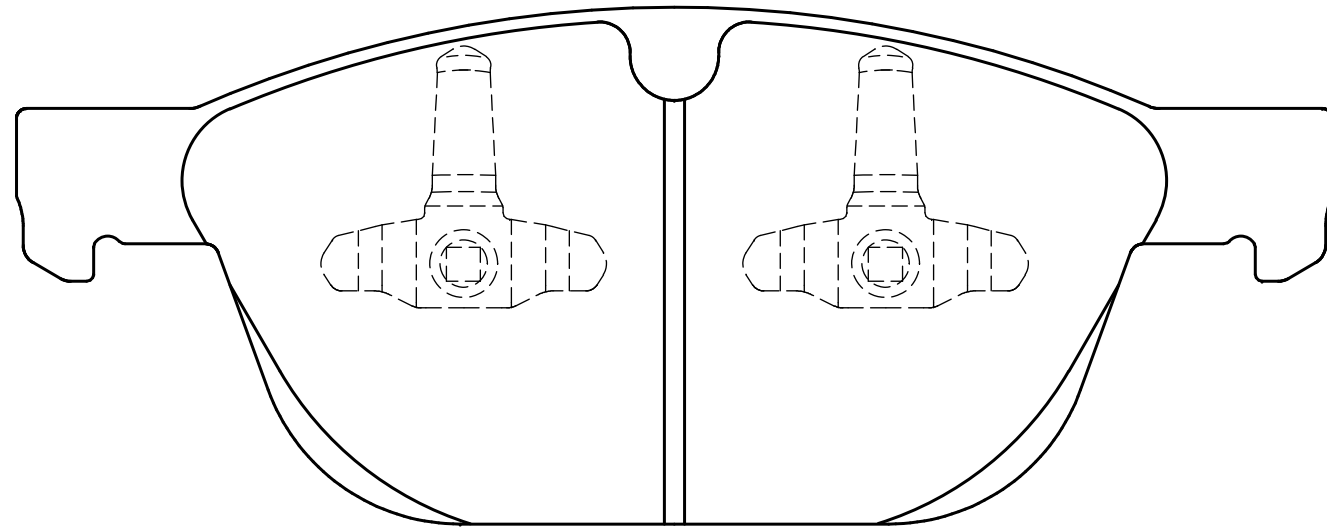

Ewig
for import car

194.3

76

193.4

68.4

Thickness : 20.0

Part No : EIP254