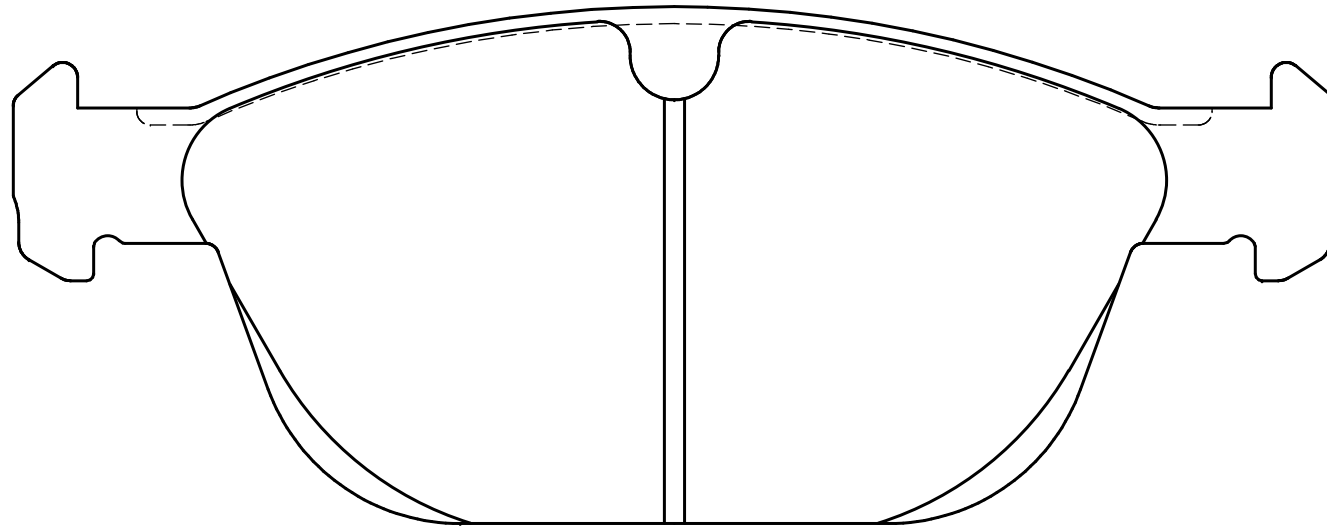

Ewig
for import car

194.3

76

193.4

68.4

Thickness : 20.0

Part No : EIP254