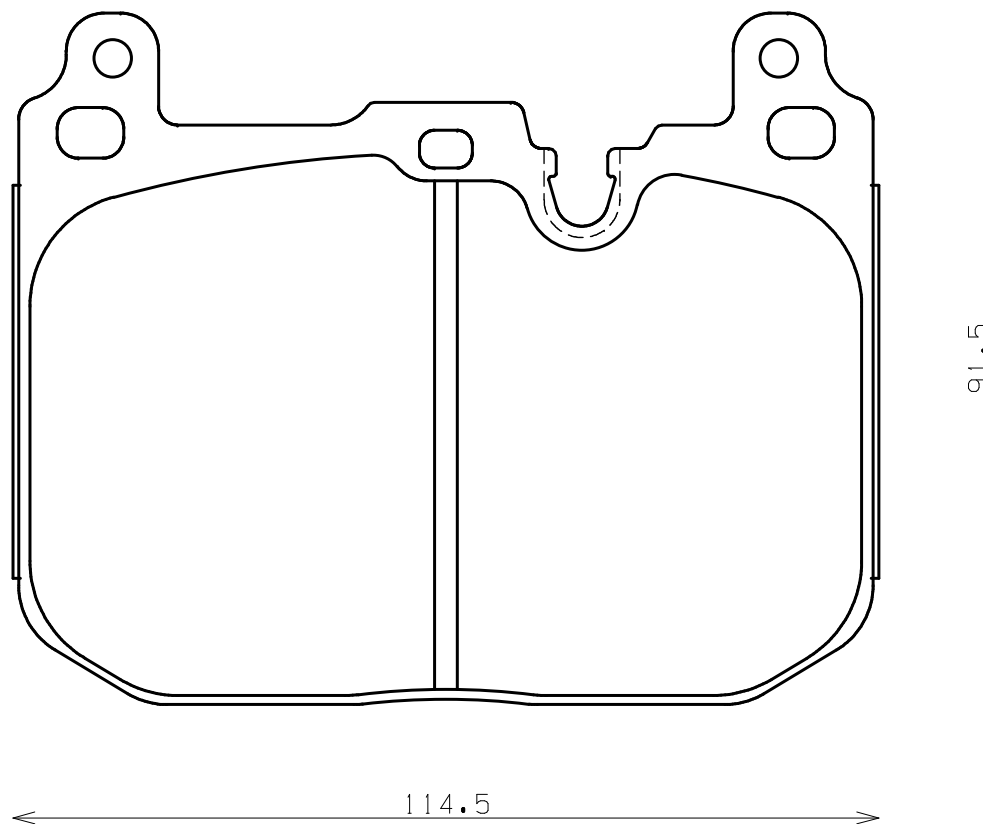

Ewig
for import car

Thickness : 15.0

Part No : EIP249