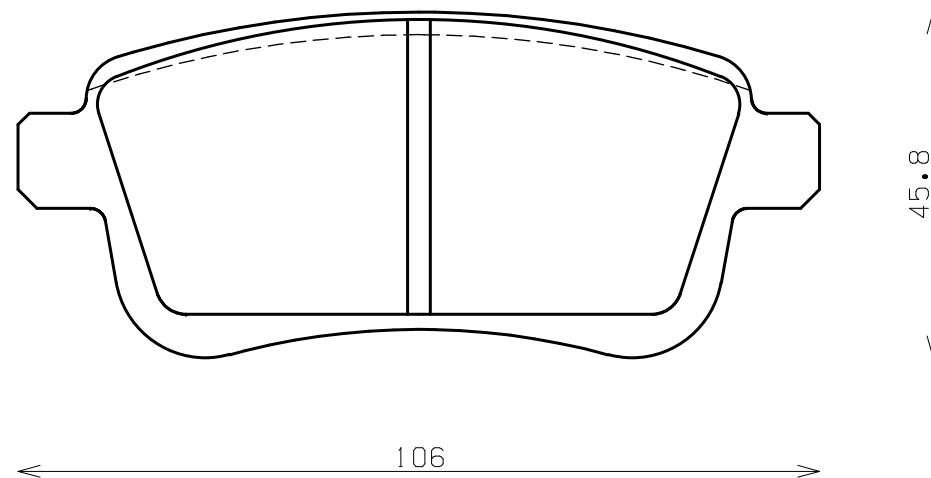

Ewig
for import car

Thickness : 16.0

Part No : EIP246