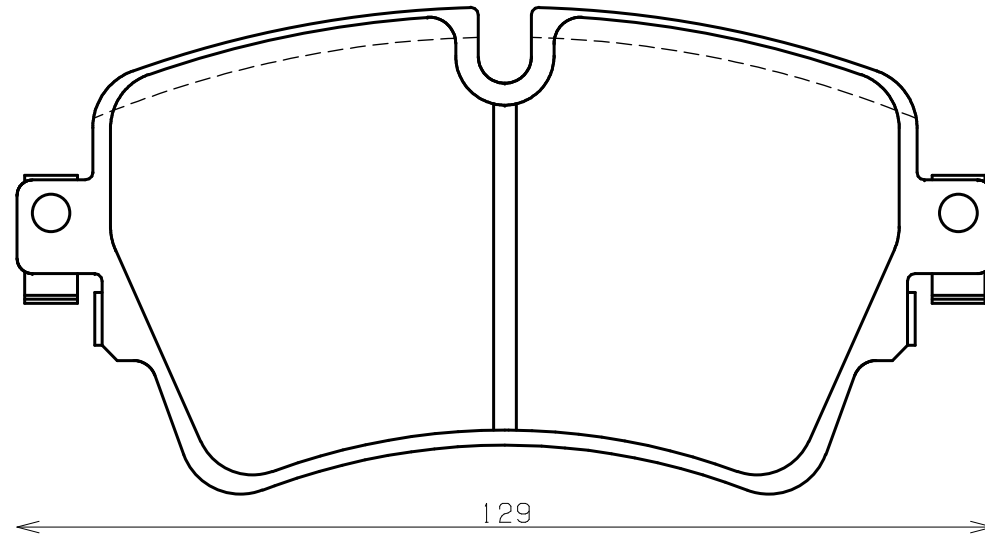

Ewig
for import car

Thickness : 18.0

Part No : EIP244