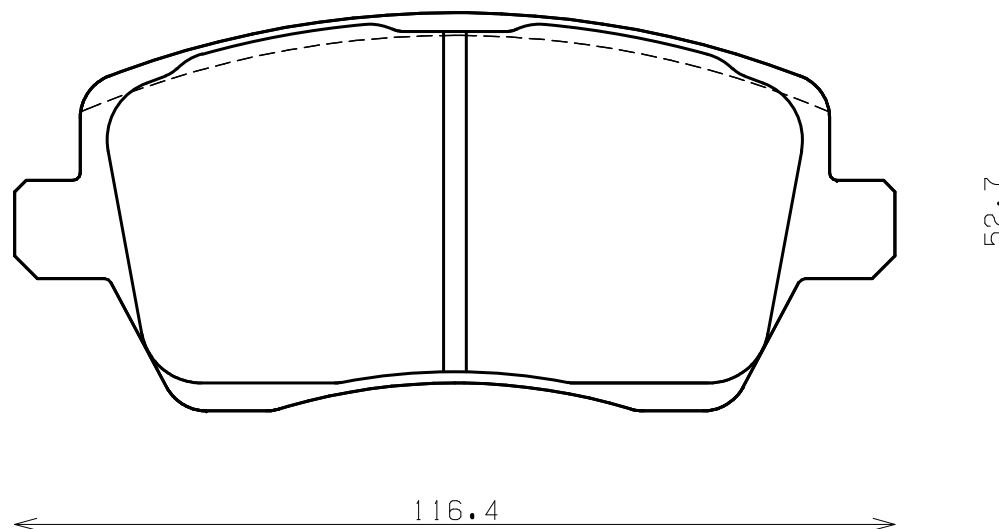

Ewig
for import car

Thickness : 17.5

Part No : EIP243