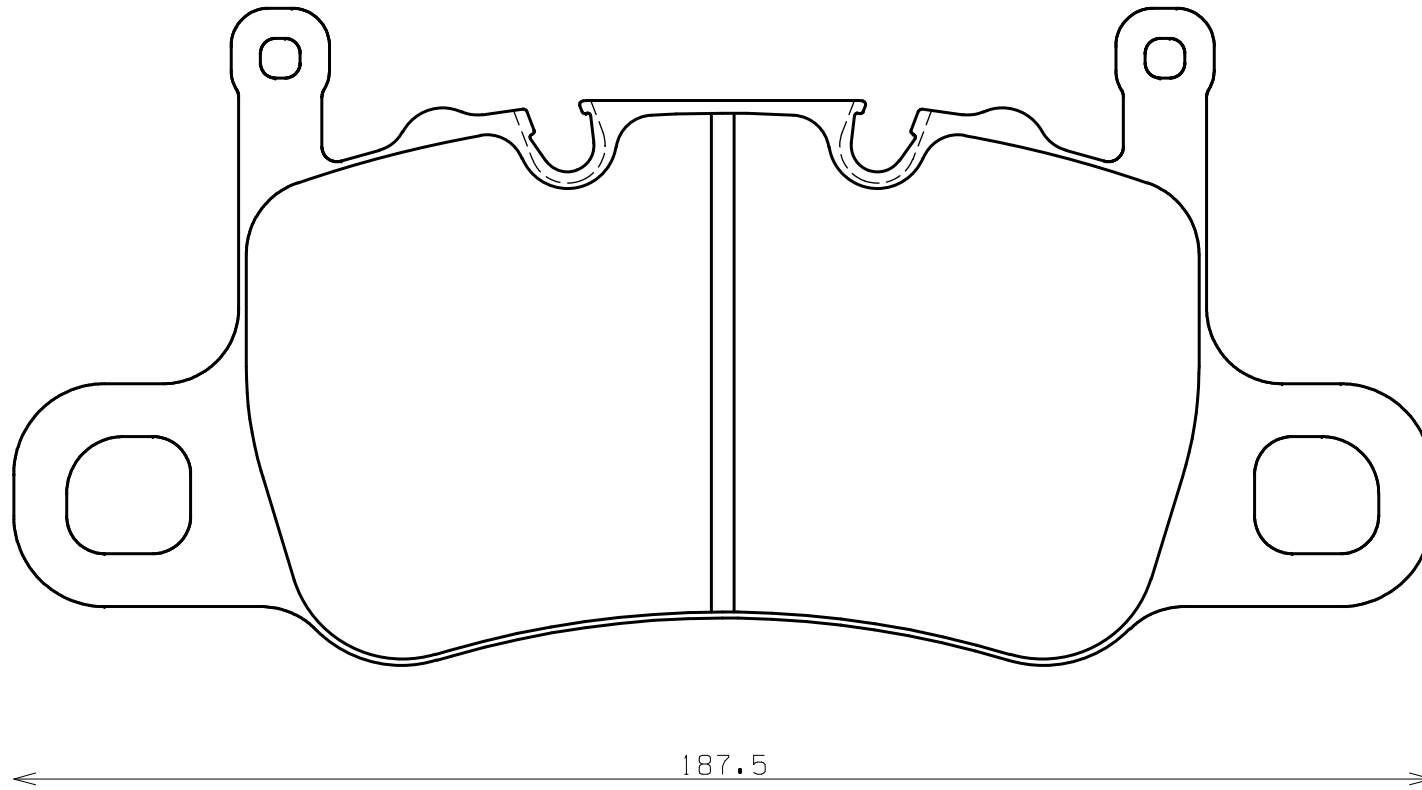

Ewig
for import car

Thickness : 18.0

Part No : EIP241