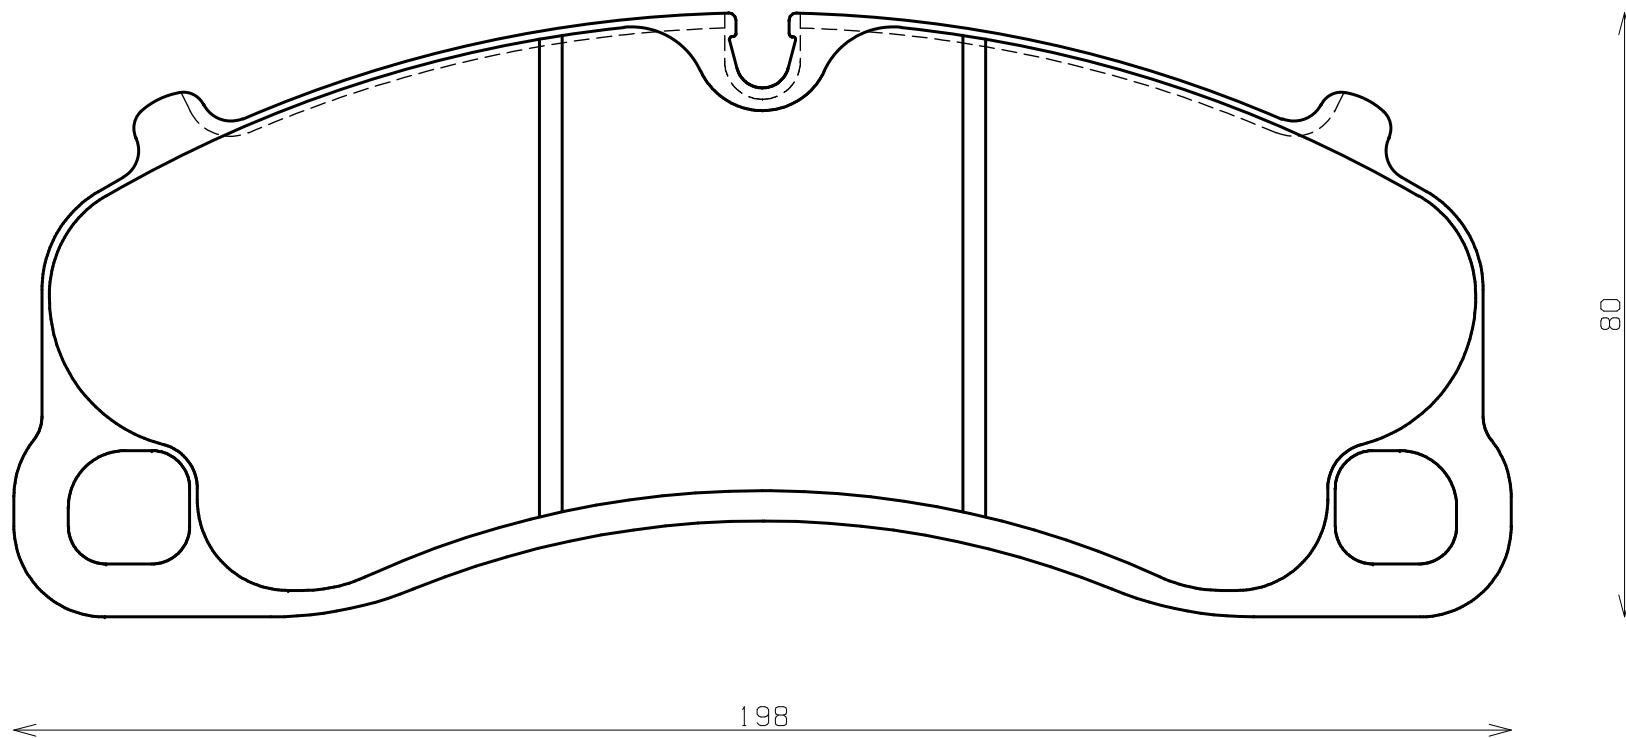

Ewig
for import car

Thickness : 17.5

Part No : EIP240