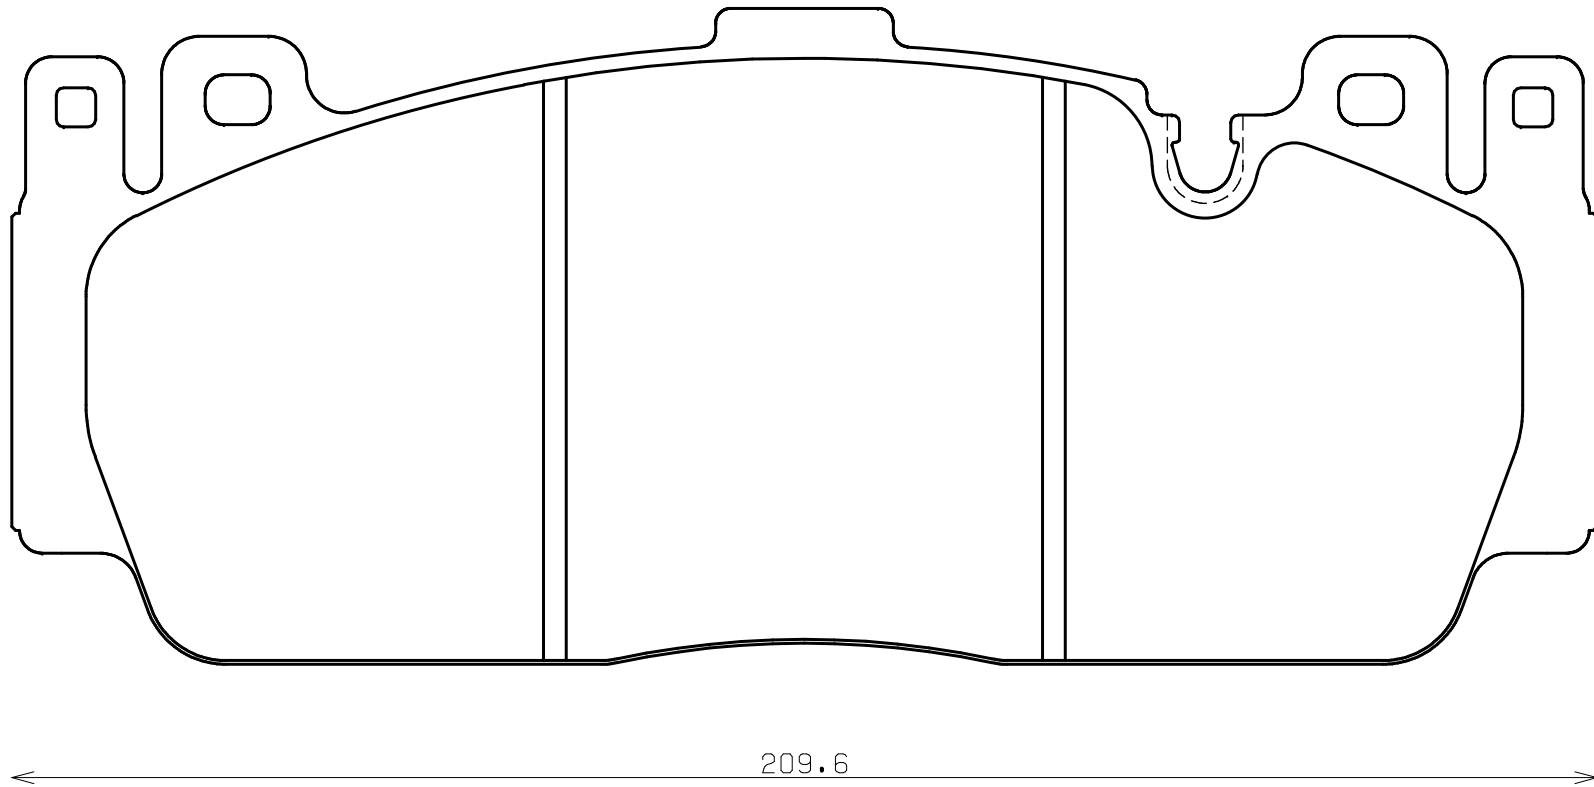

**Ewig**  
for import car

**Thickness : 20.5**

**Part No : EIP238**