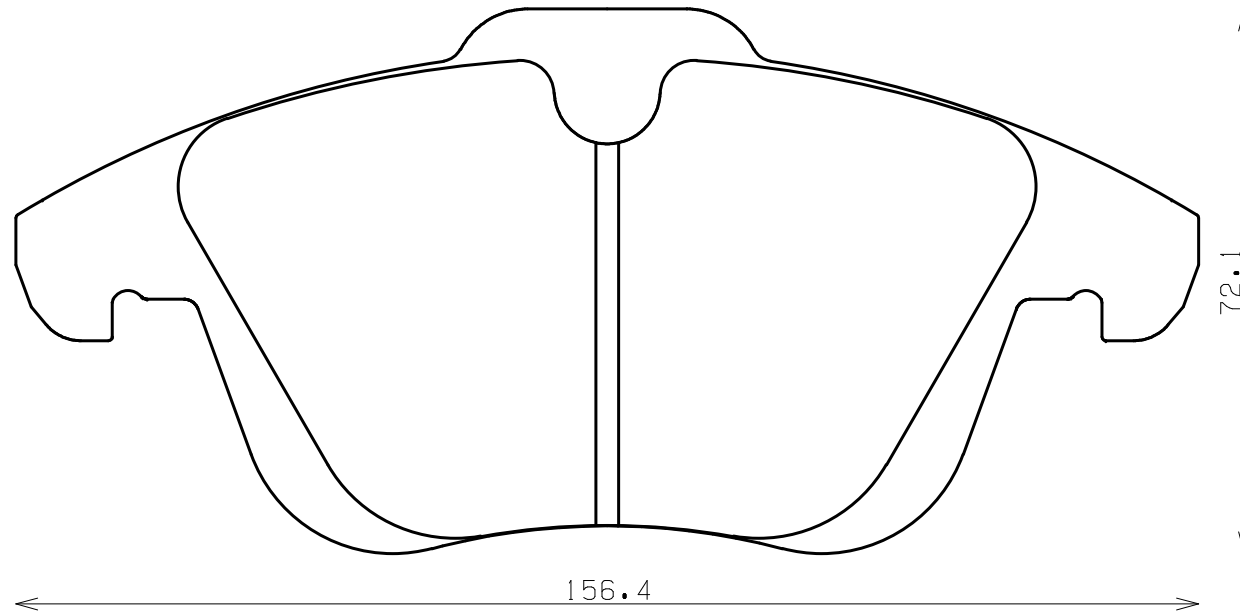

Ewig
for import ear

Thickness : 19.0

Part No : EIP236