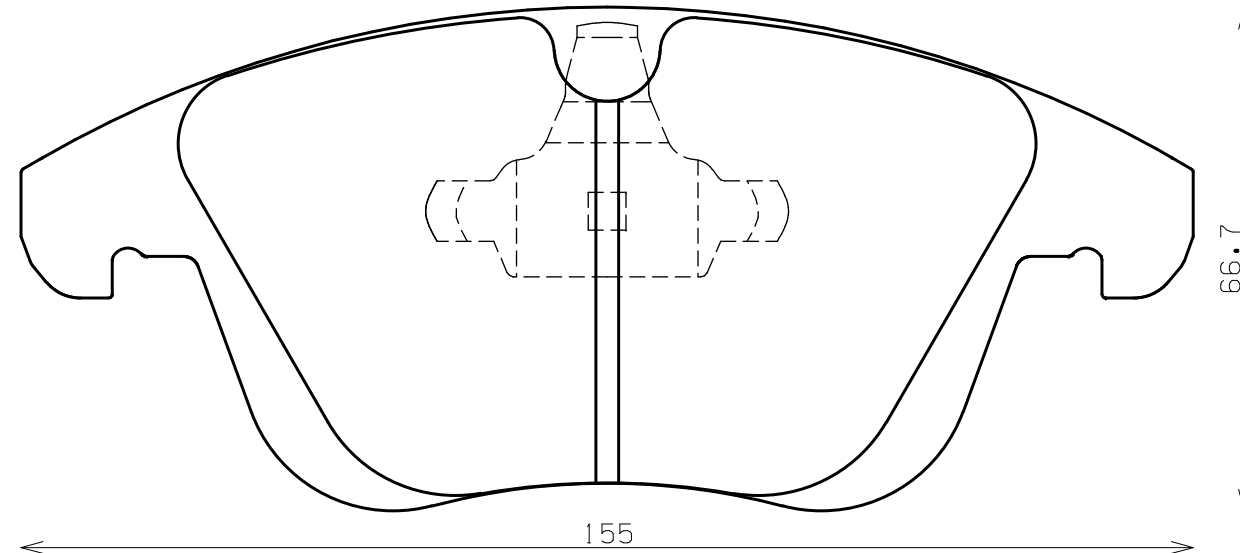

Ewig
for import ear

Thickness : 19.0

Part No : EIP236