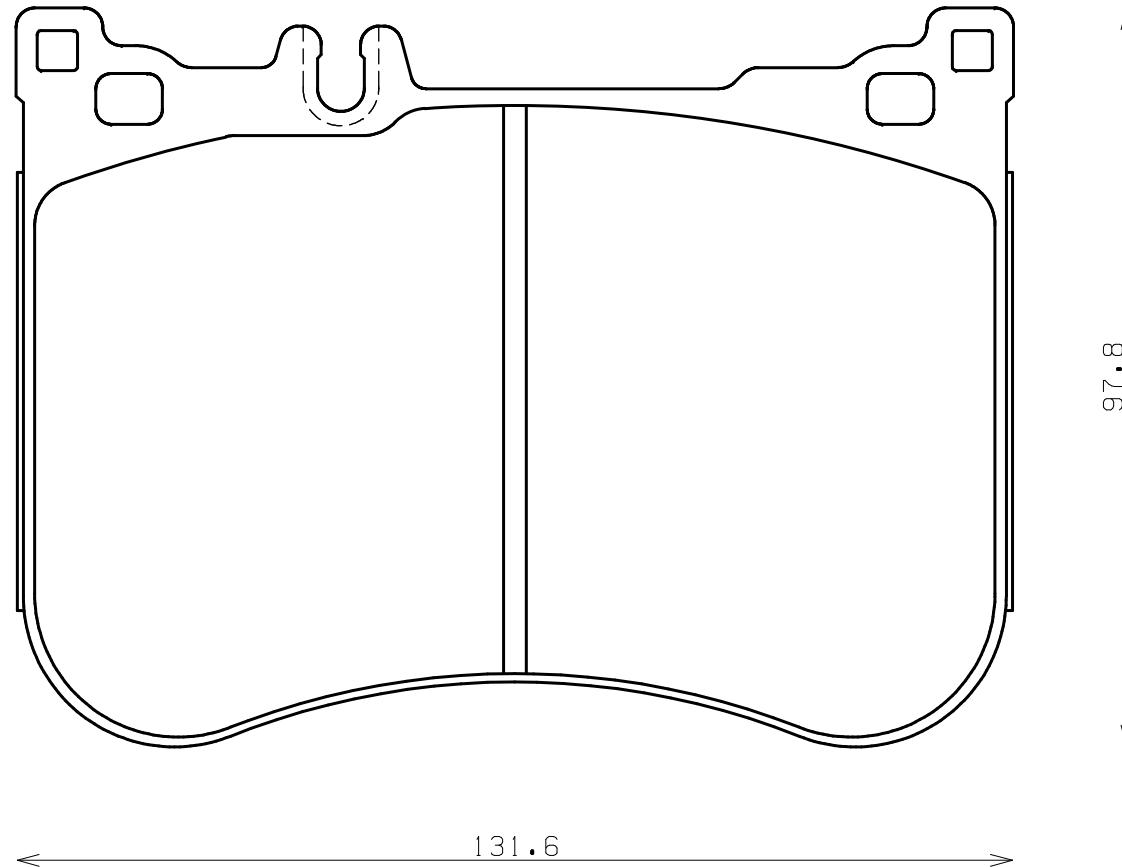

Ewig
for import car

Thickness : 17.5

Part No : EIP234