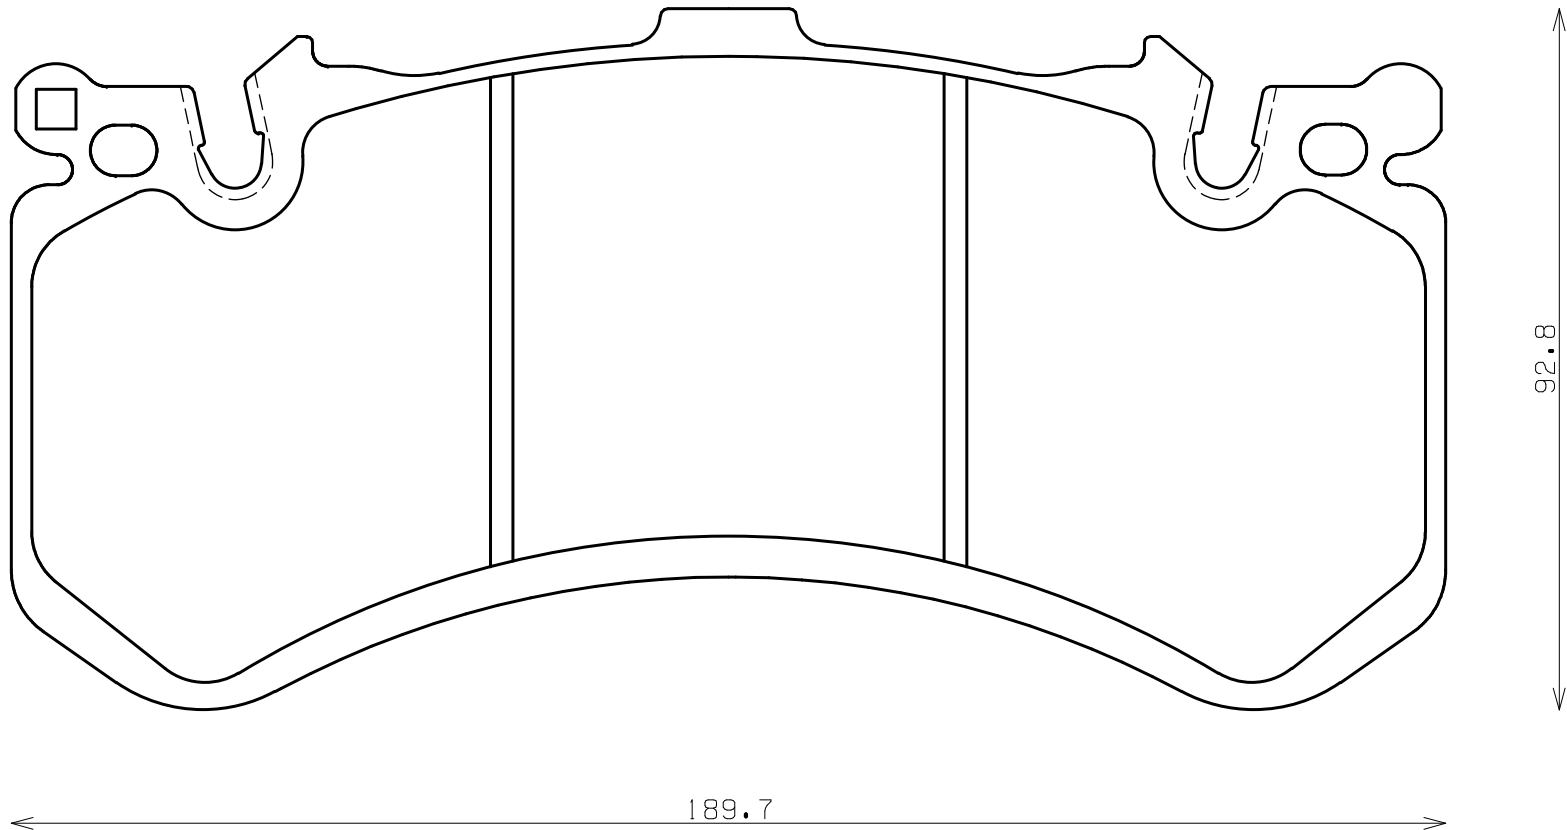

Ewig
for import car

Thickness : 16.5

Part No : EIP232