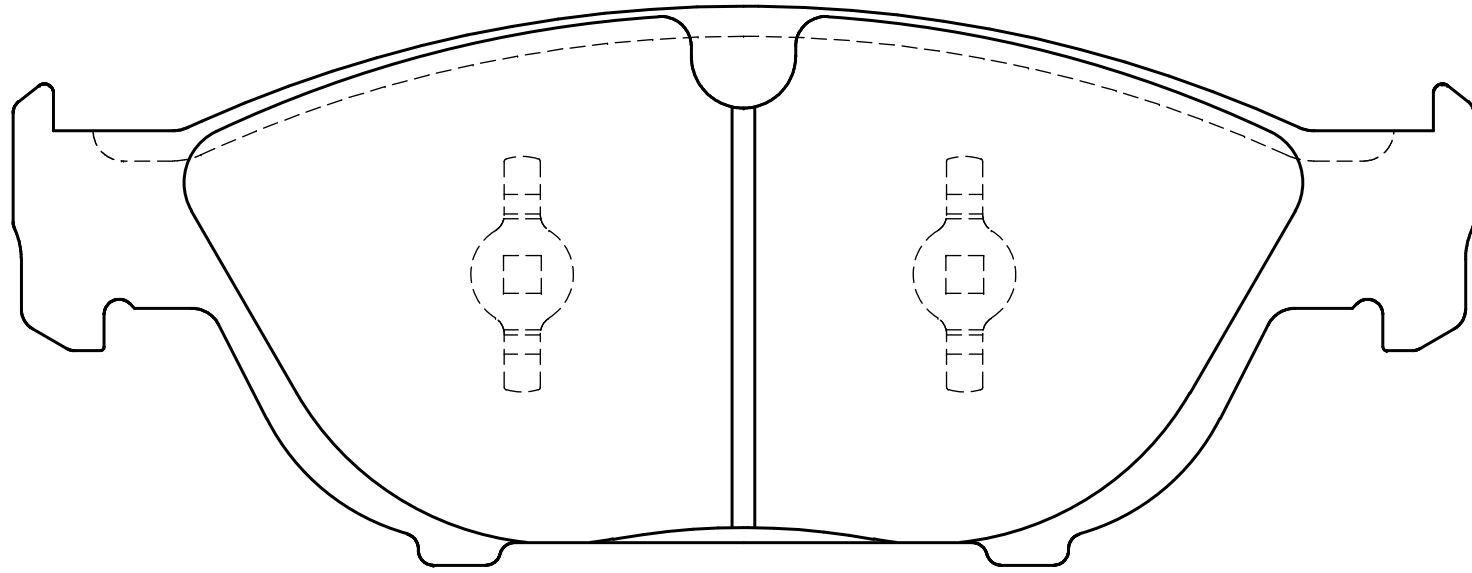

Ewig
for import car

74

193.2

71

Thickness : 20.0

Part No : EIP228