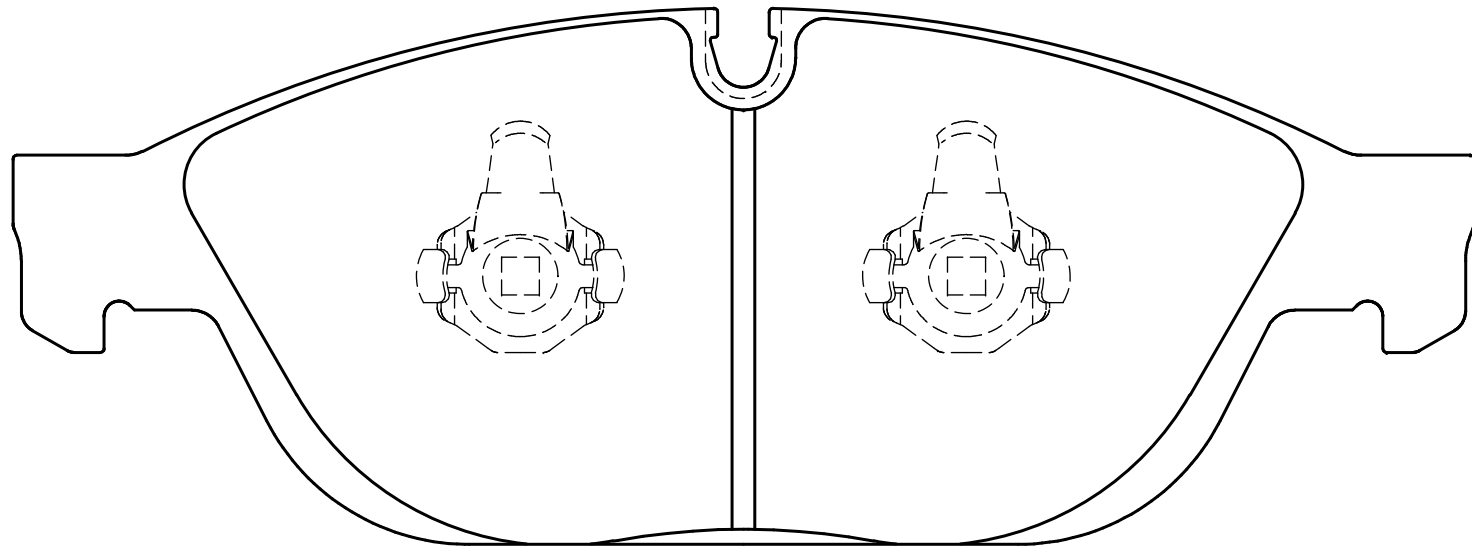

Ewig
for import car

74

193.2

71

Thickness : 20.0

Part No : EIP228