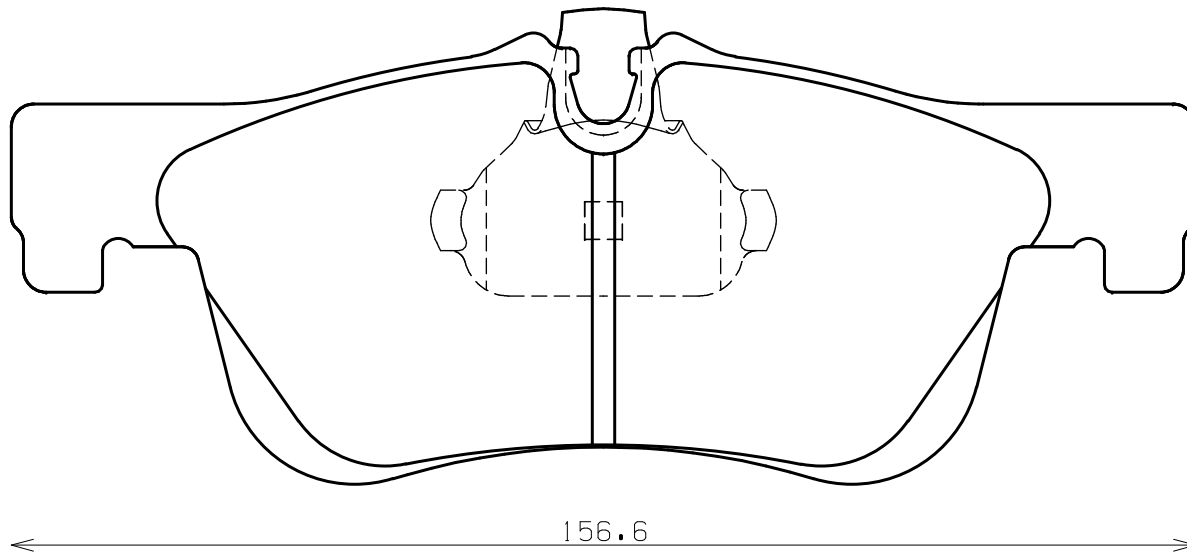

Ewig
for imports ear

Thickness : 18.5

Part No : EIP225