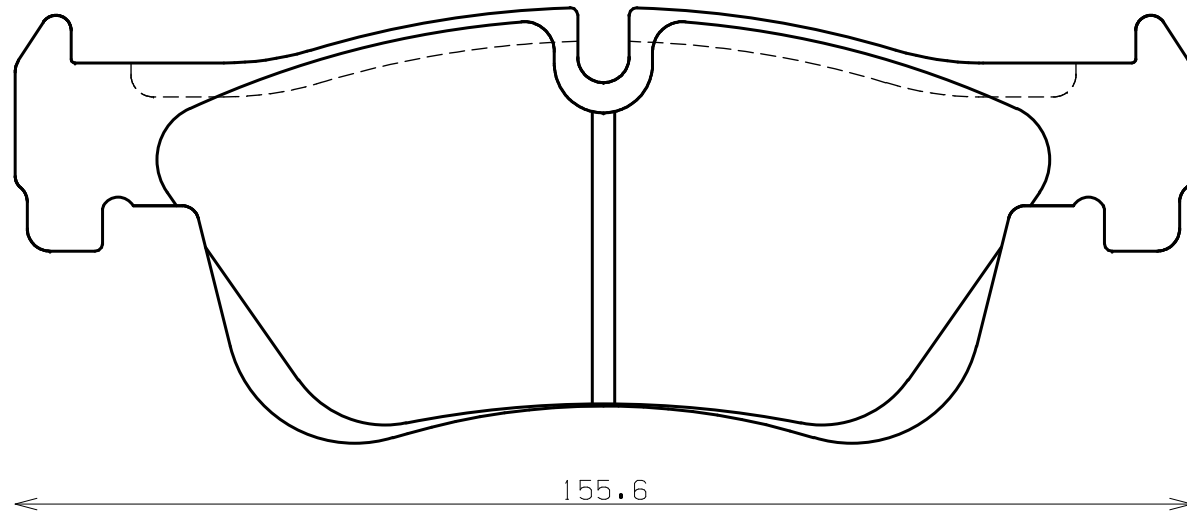

Ewig
for imports ear

Thickness : 18.5

Part No : EIP225