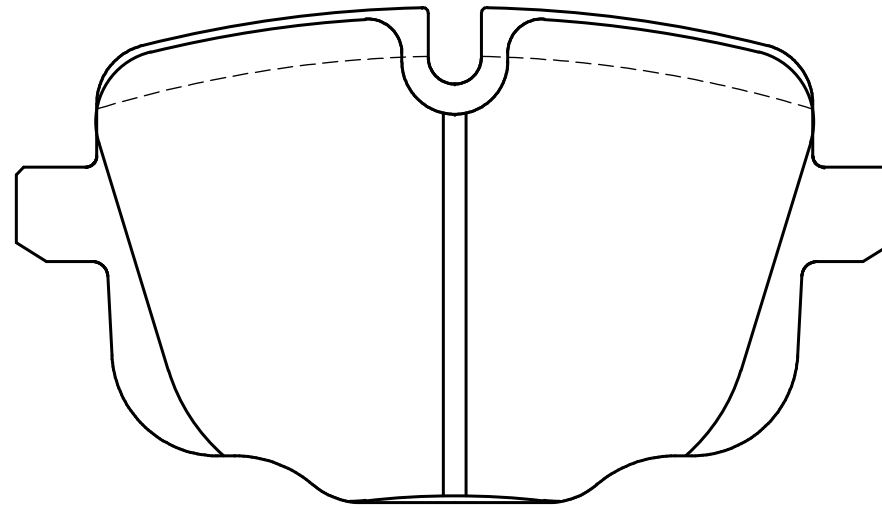

**Ewig**  
for imports ear

65.6

116

72.5

**Thickness : 17.5**

**Part No : EIP217**