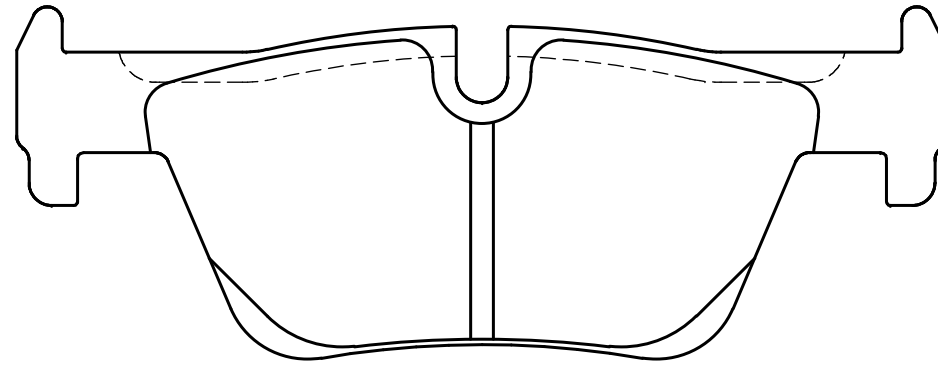

Ewig
for import car

46.7

123.1

46.2

Thickness : 17.5

Part No : EIP213