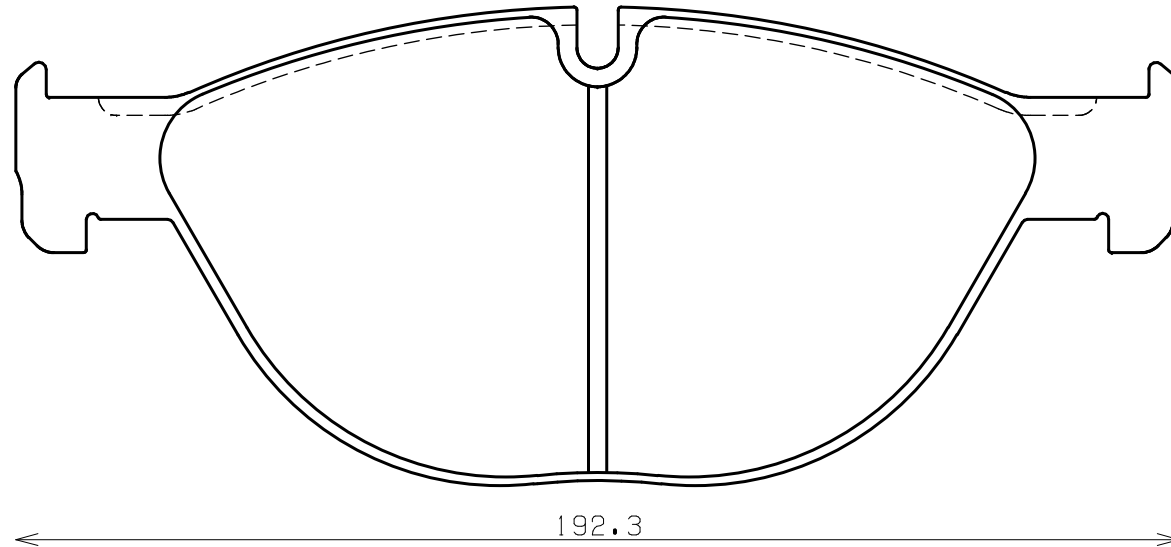

**Ewig**  
for imports ear

**Thickness : 18.5**

**Part No : EIP210**