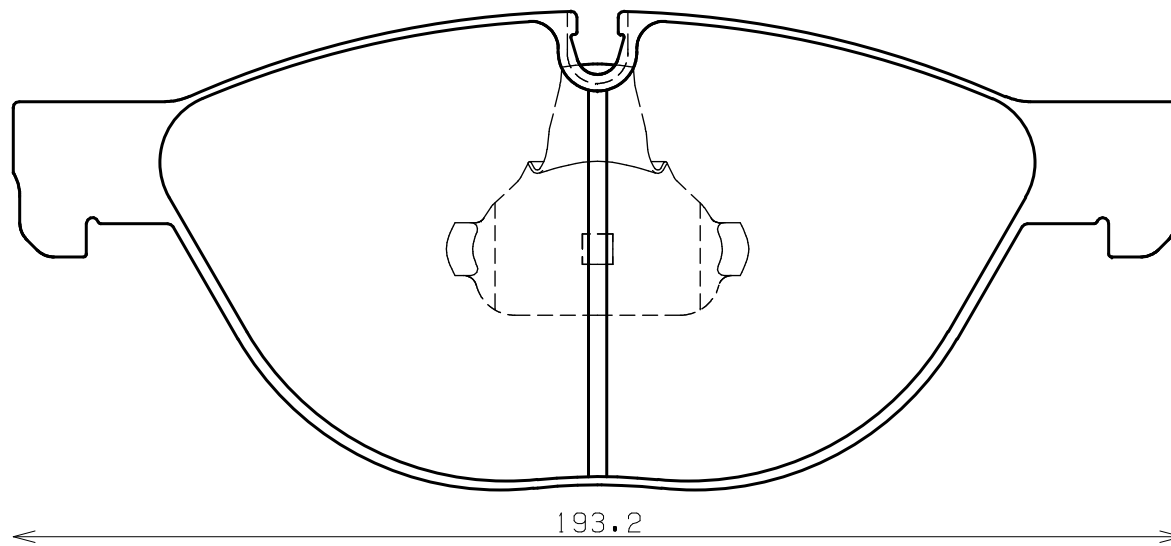

**Ewig**  
for imports ear

**Thickness : 18.5**

**Part No : EIP210**