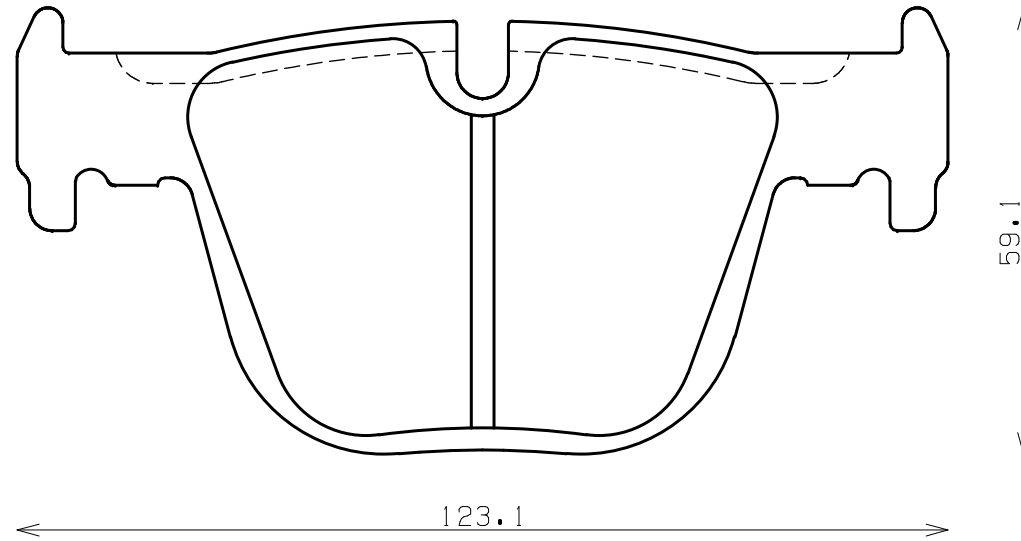

Ewig
for import car

Thickness : 17.5

Part No : EIP207