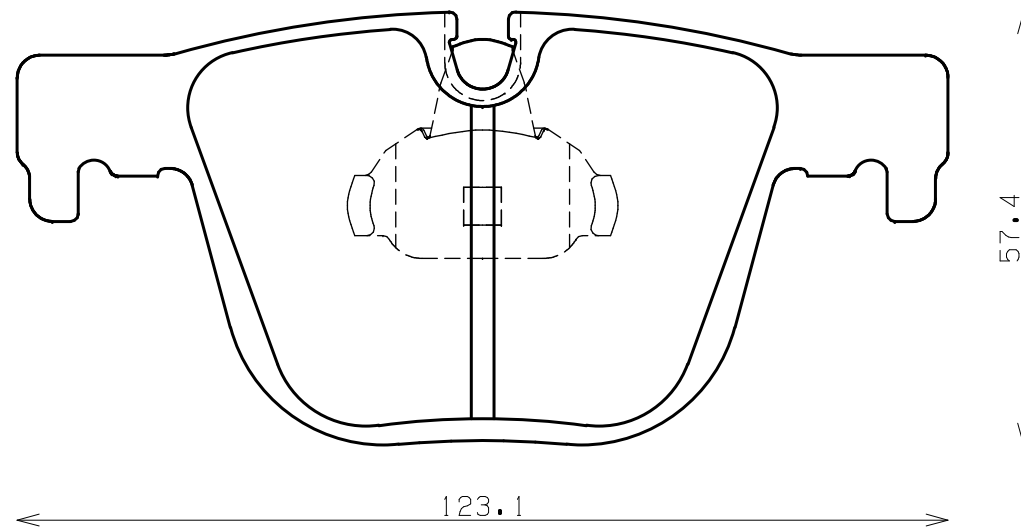

Ewig
for import car

Thickness : 17.5

Part No : EIP207