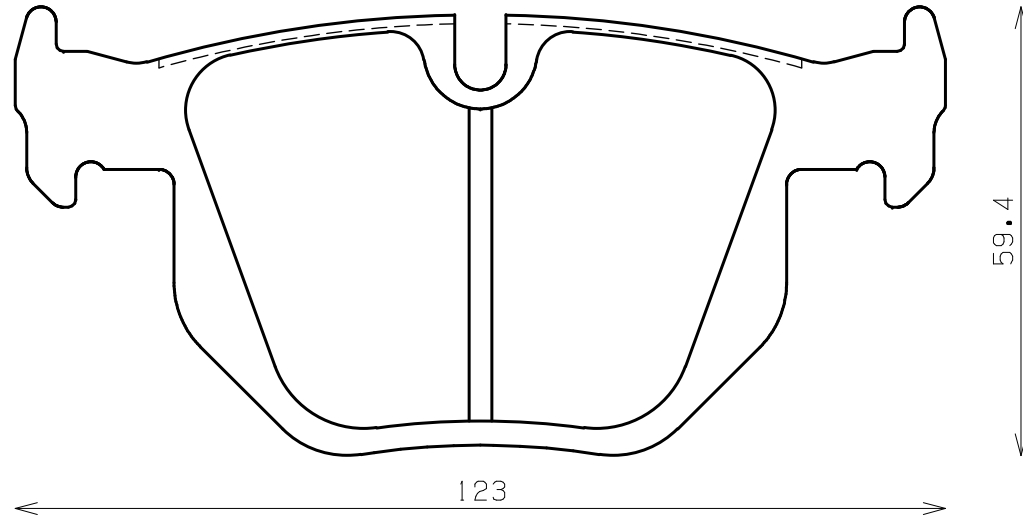

Ewig
for import car

Thickness : 17.0

Part No : EIP186