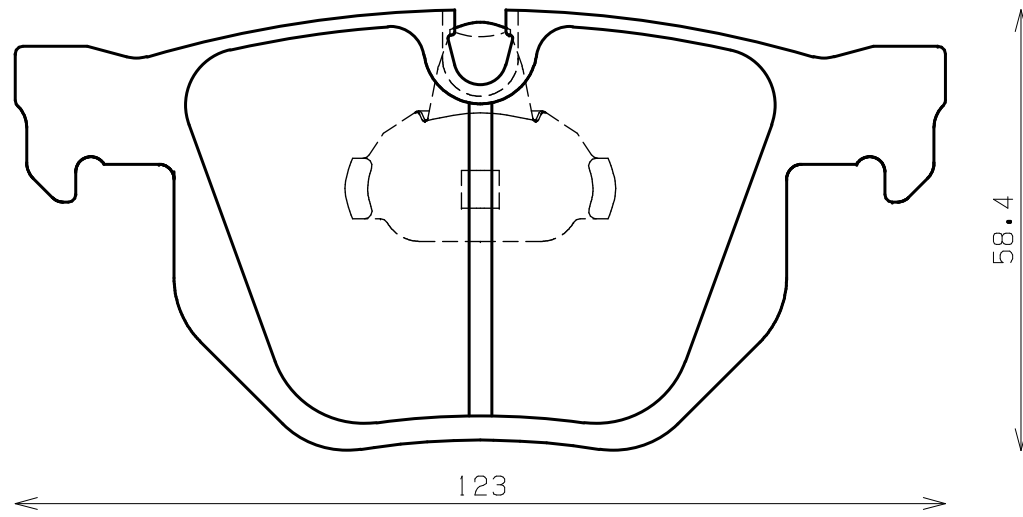

Ewig
for import car

Thickness : 17.0

Part No : EIP186