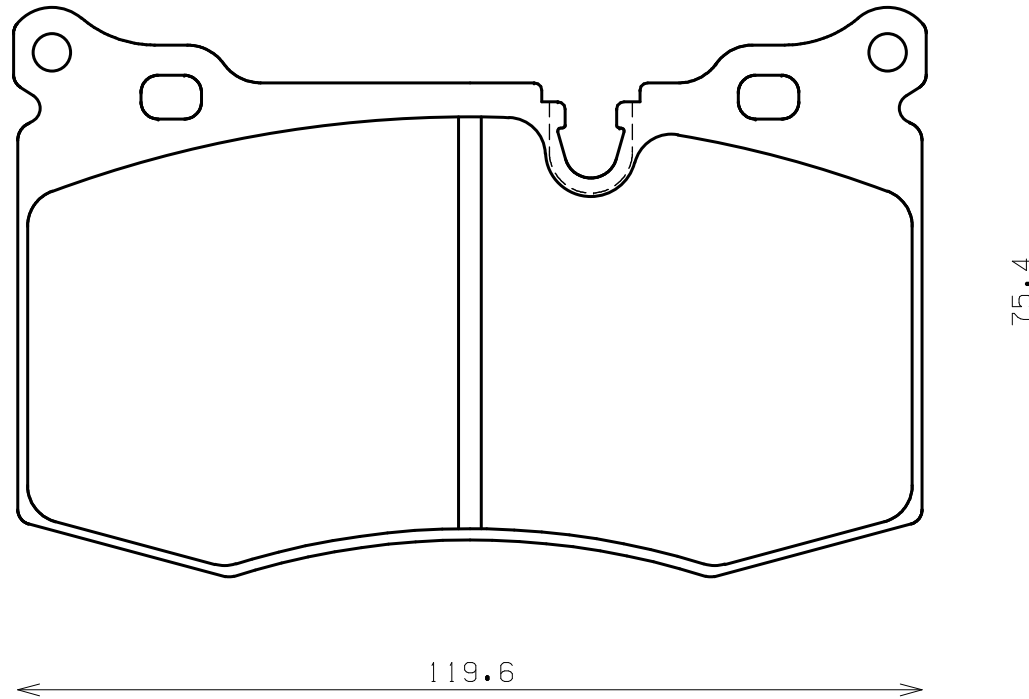

Ewig
for import car

Thickness : 14.5

Part No : EIP168