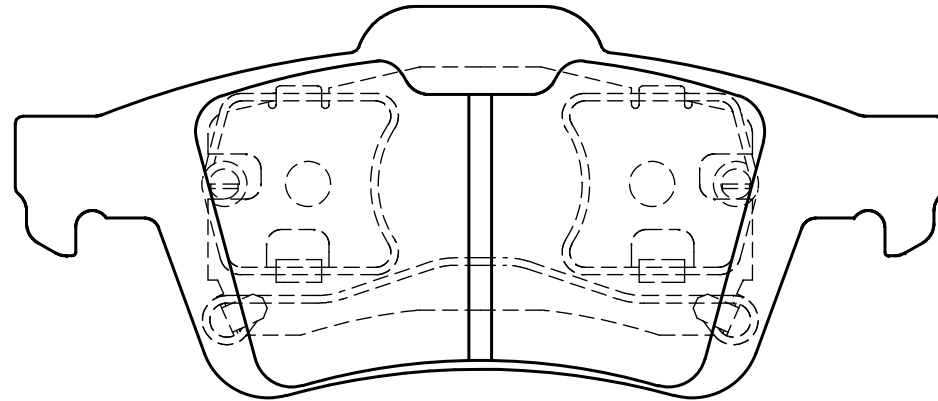

Ewig
for import car

51.8

123

51.8

Thickness : 15.5

Part No : EIP156