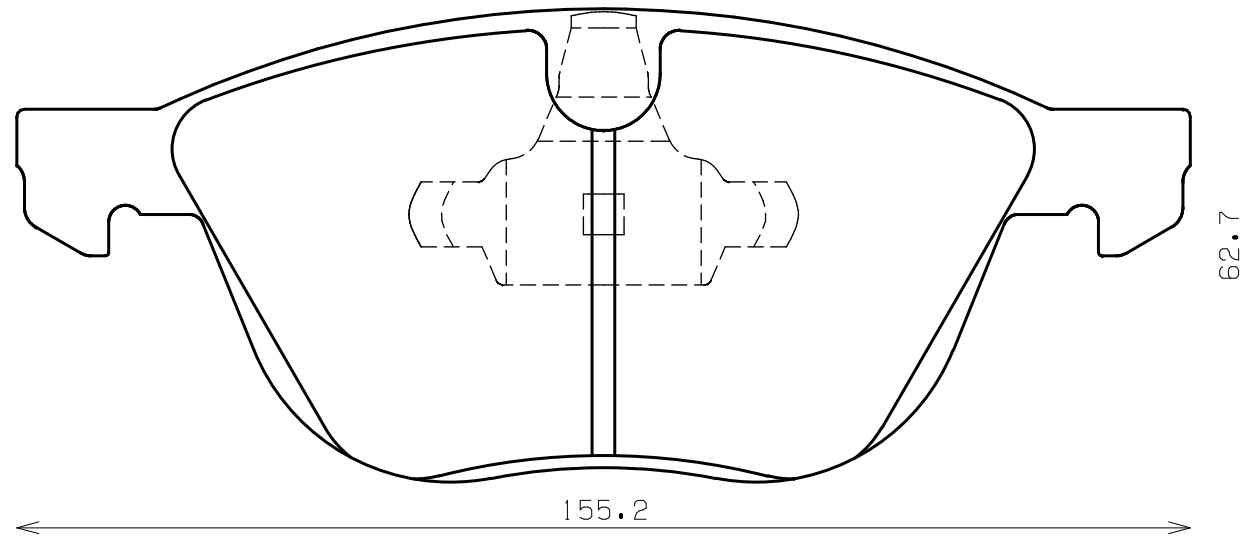

Ewig
for import car

Thickness : 17.5

Part No : EIP155