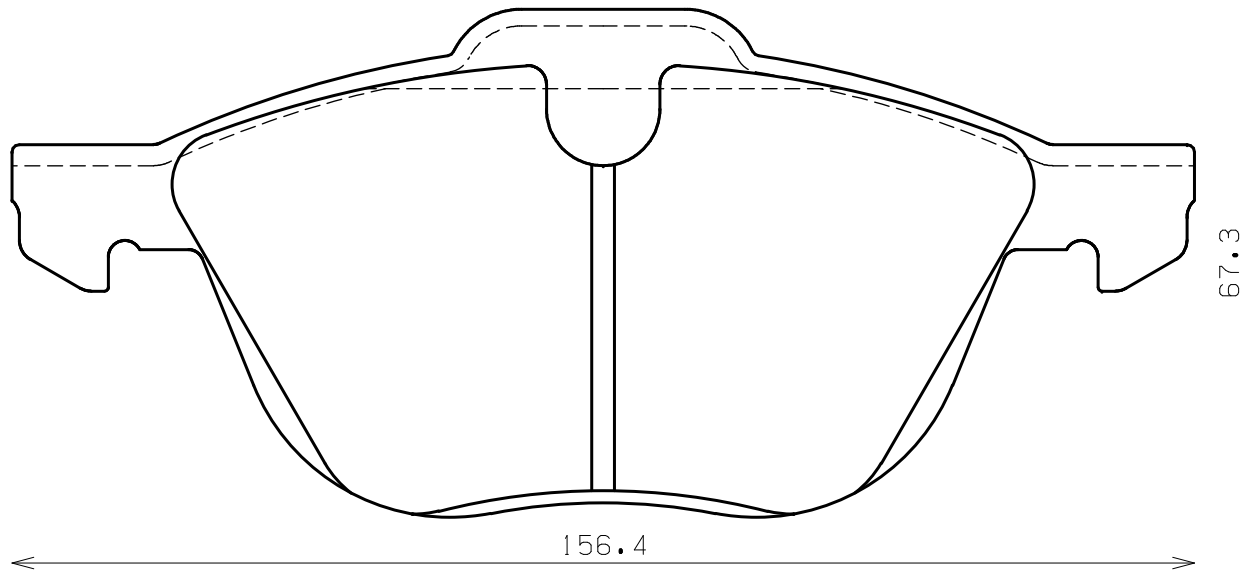

Ewig
for import car

Thickness : 17.5

Part No : EIP155