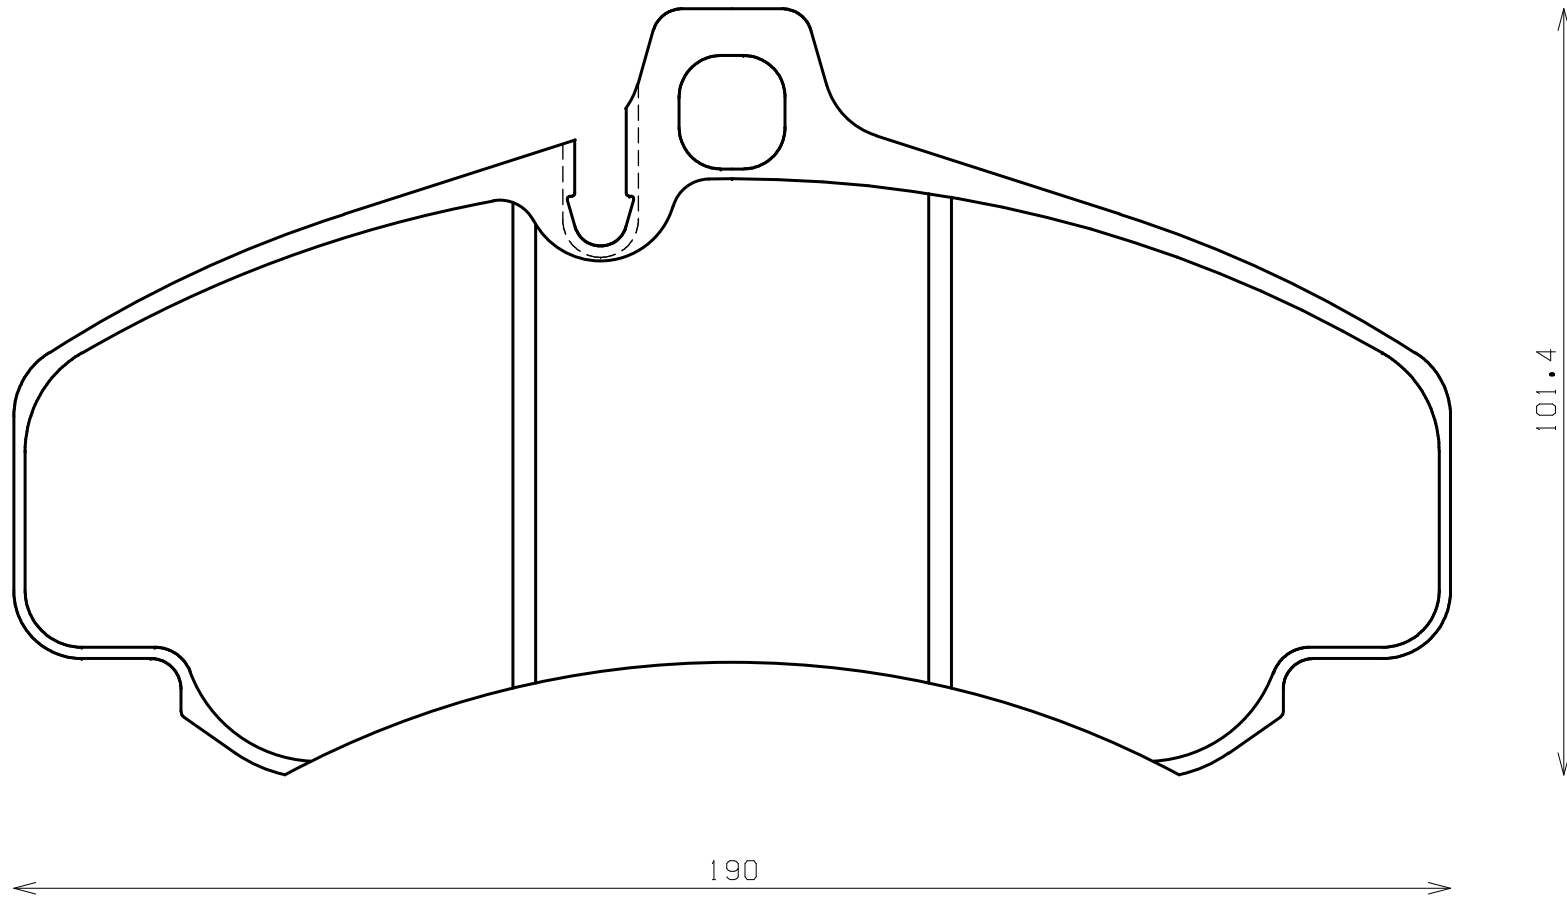

Ewig
for import car

Thickness : 16.5

Part No : EIP153