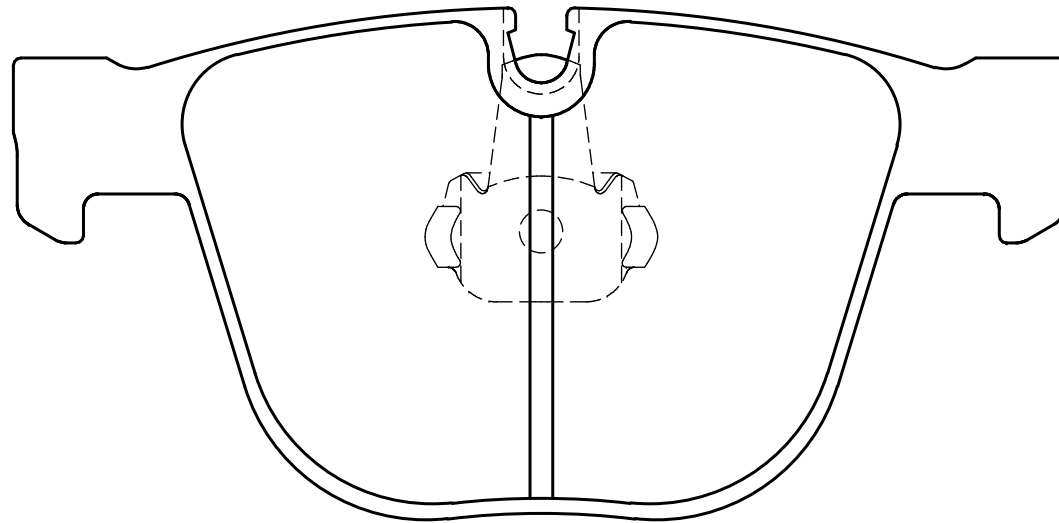

Ewig
for import car

67.2

139.6

67.8

Thickness : 17.5

Part No : EIP151