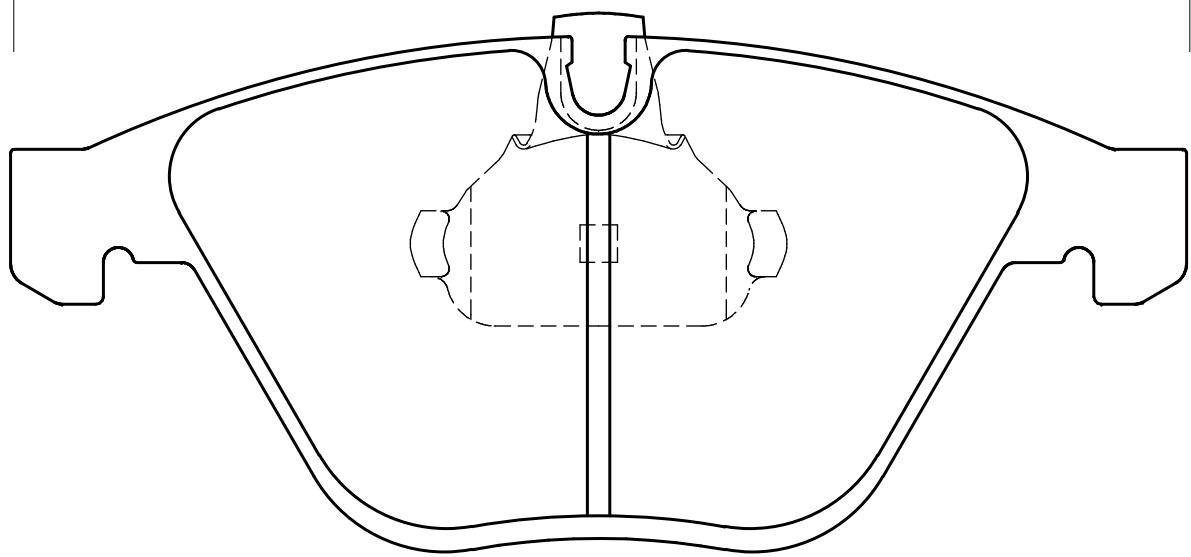

Ewig
for import ear

68.2

155.5

68.3

Thickness : 19.0

Part No : EIP150