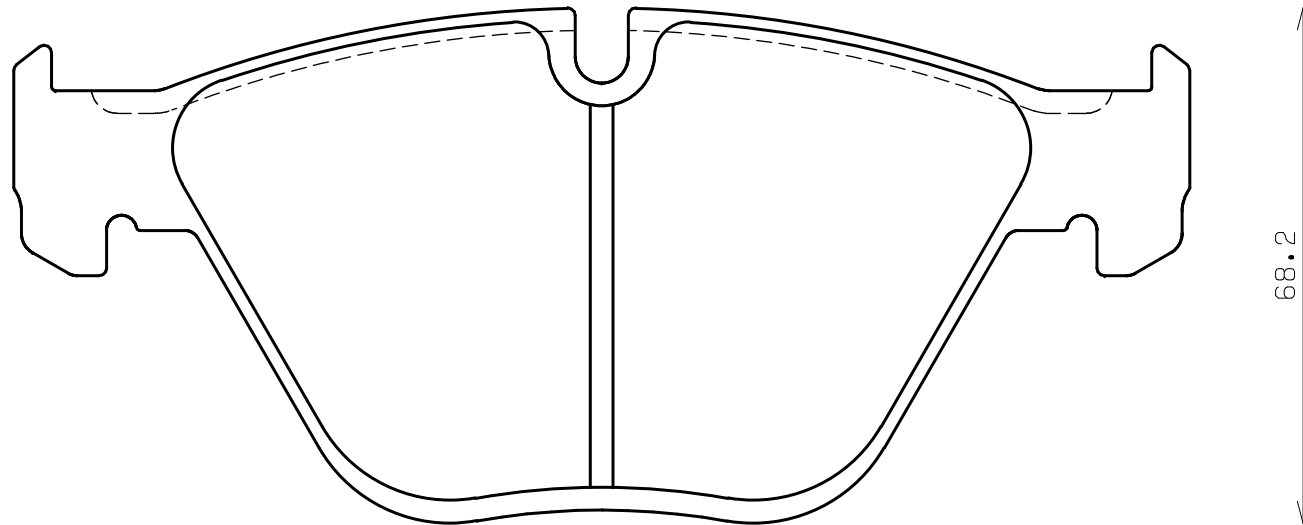

Ewig
for import ear

68.2

155.5

68.3

Thickness : 19.0

Part No : EIP150