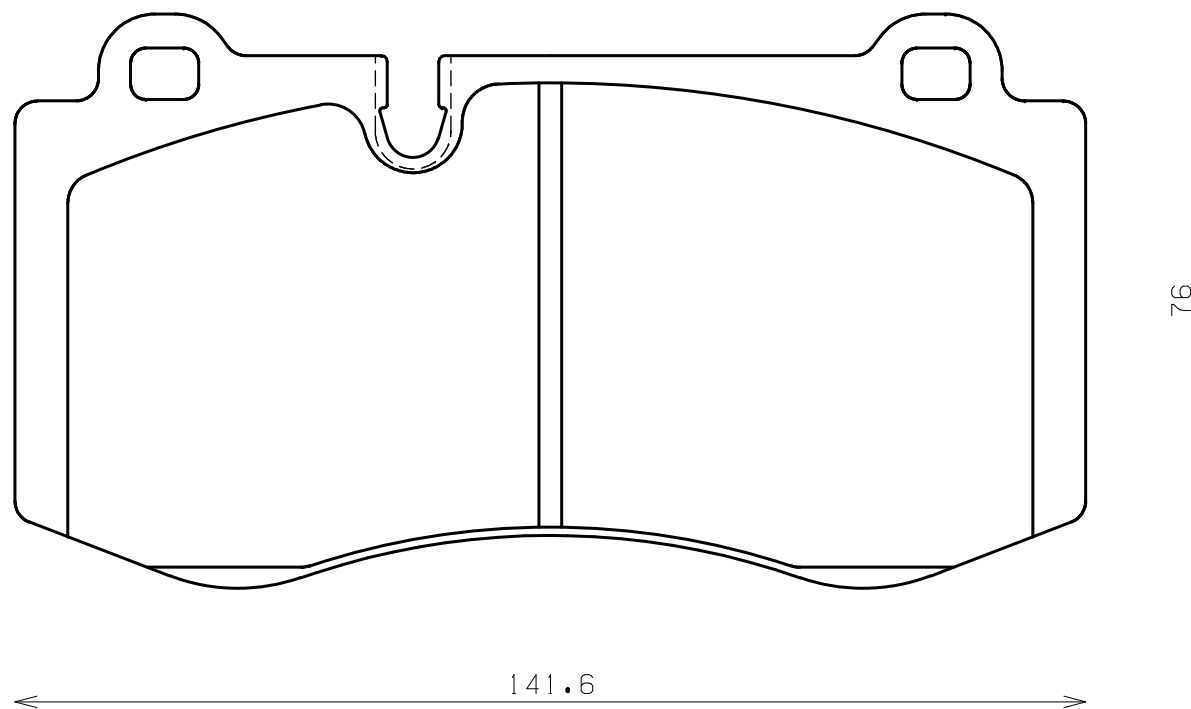

Ewig
for import car

Thickness : 18.0

Part No : EIP143