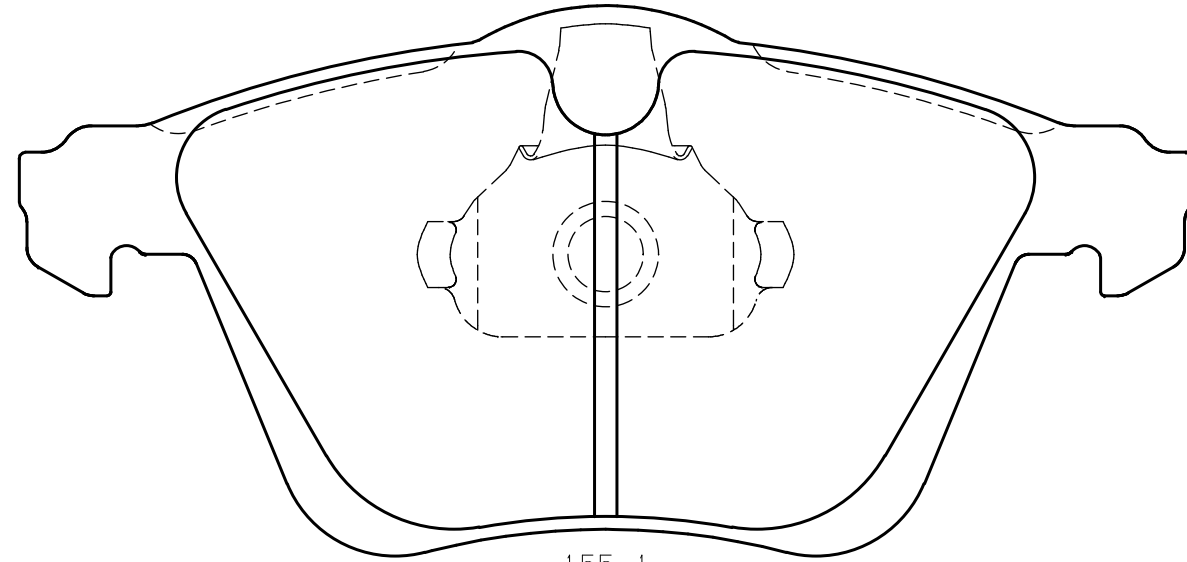

**Ewig**  
for import car

156.3

72.9

155.1

72.9

**Thickness : 20.0**

**Part No : EIP139**