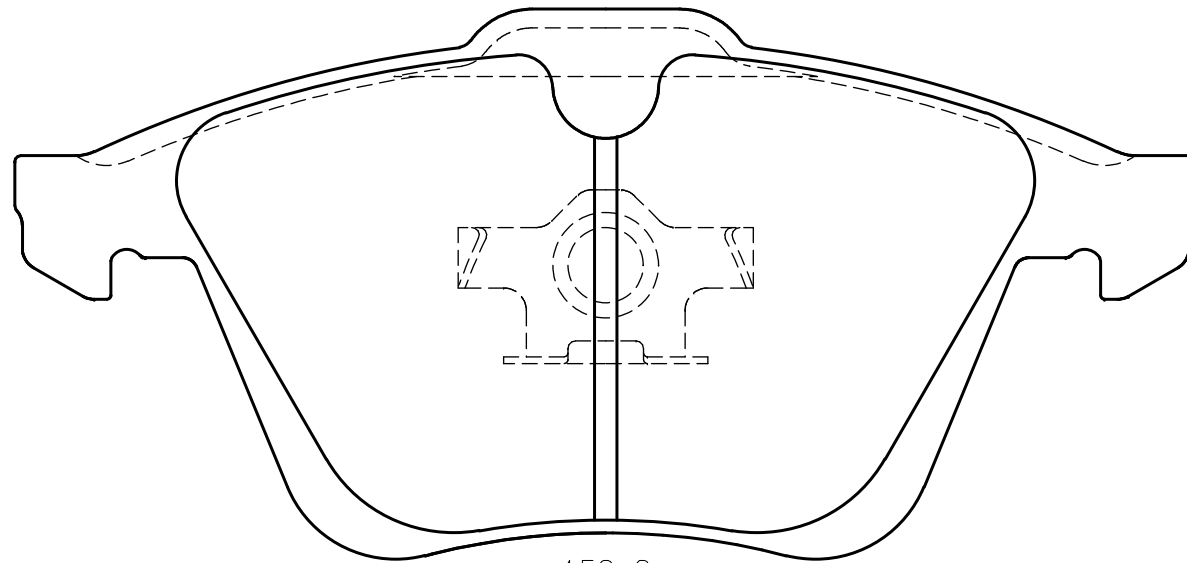

**Ewig**  
for import car

156.3

72.9

155.1

72.9

**Thickness : 20.0**

**Part No : EIP139**