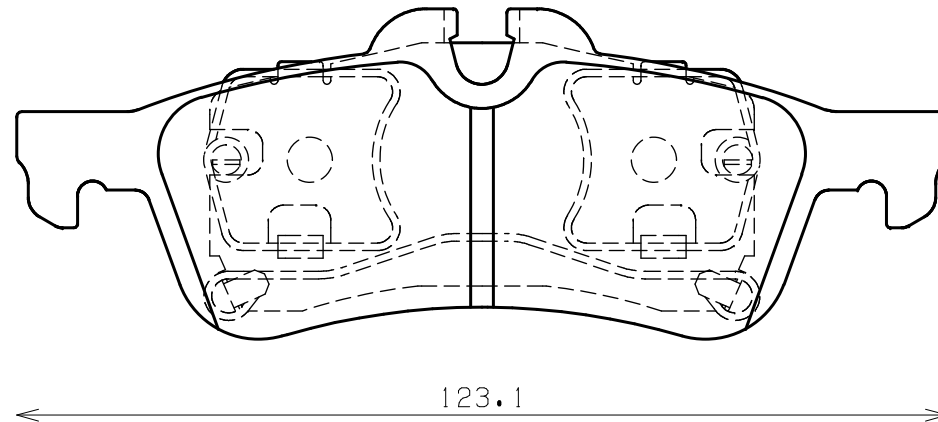

Ewig
for import car

Thickness : 15.5

Part No : EIP133