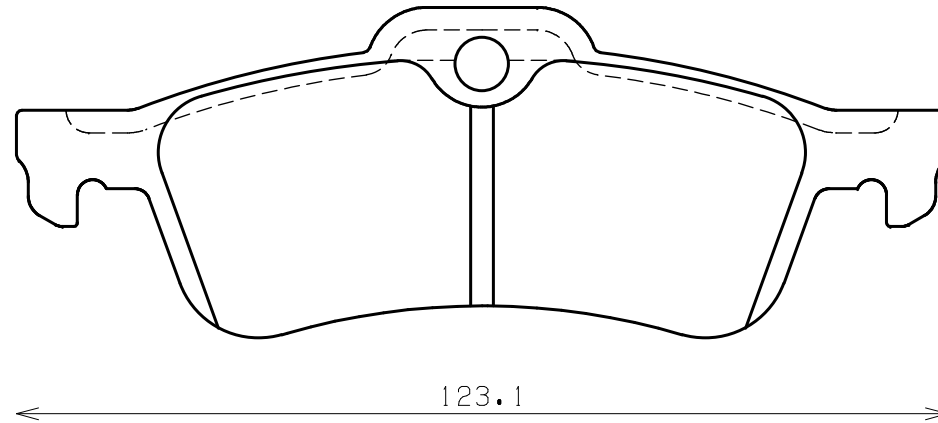

Ewig
for import car

Thickness : 15.5

Part No : EIP133