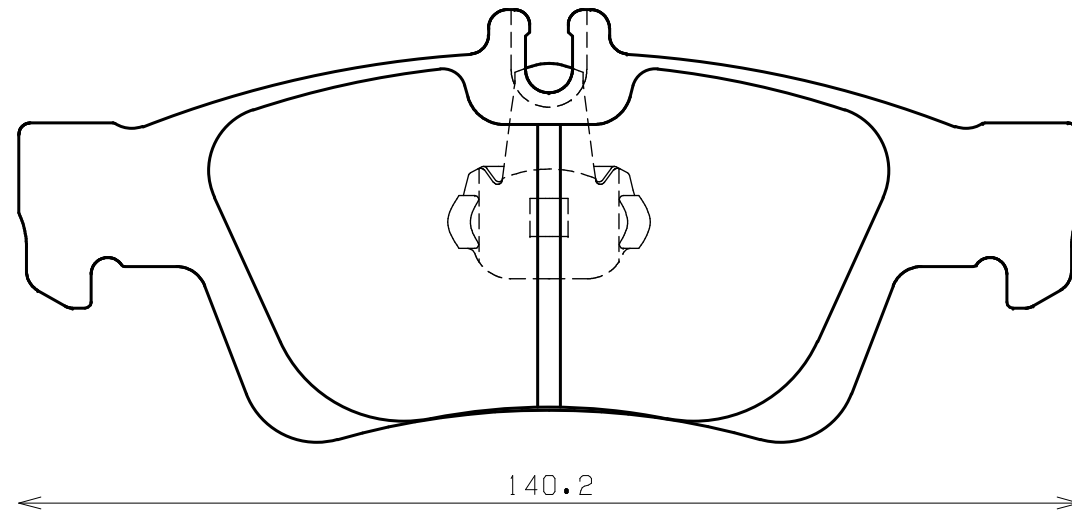

Ewig
for import car

Thickness : 16.0

Part No : EIP128