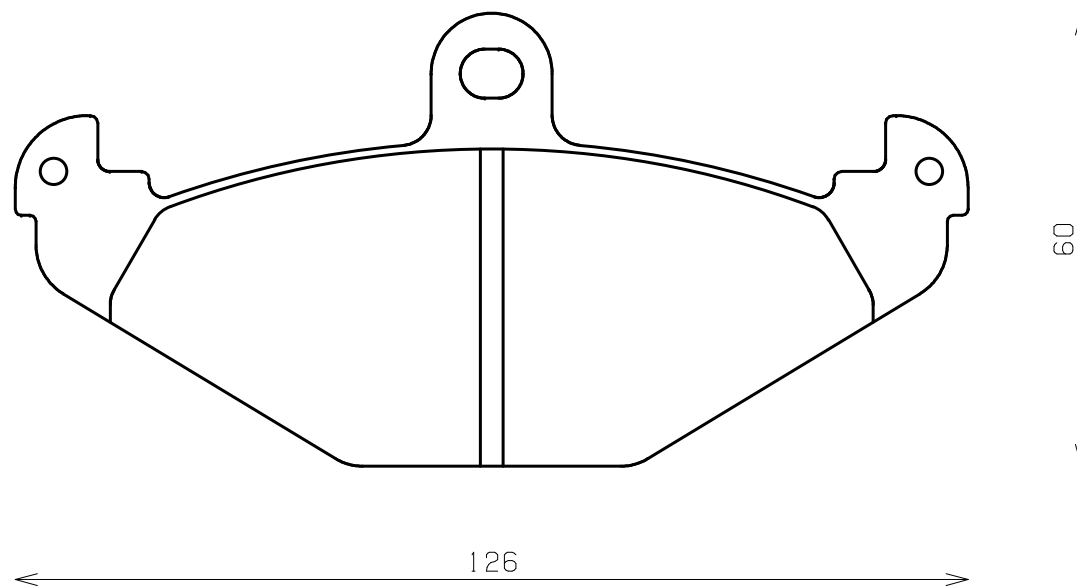

**Ewig**  
for import car

**Thickness : 12.5**

**Part No : EIP124**