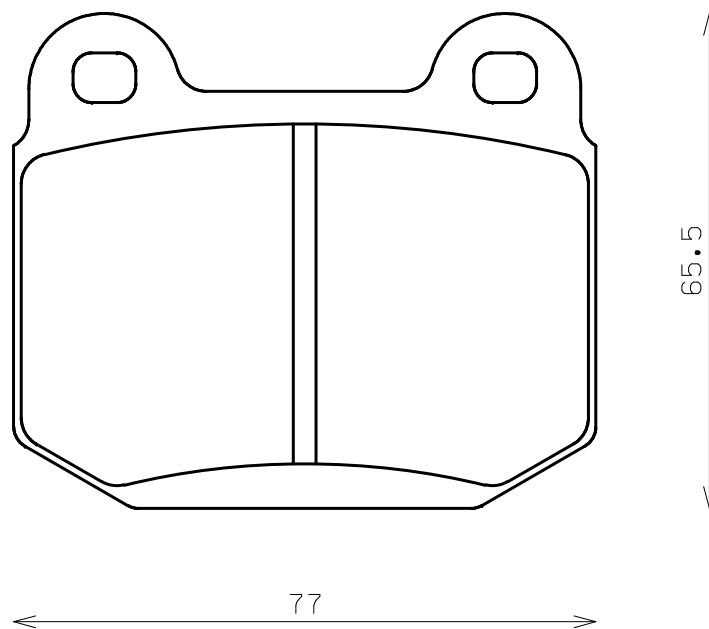

Ewig
for import car

Thickness : 13.5

Part No : EIP123