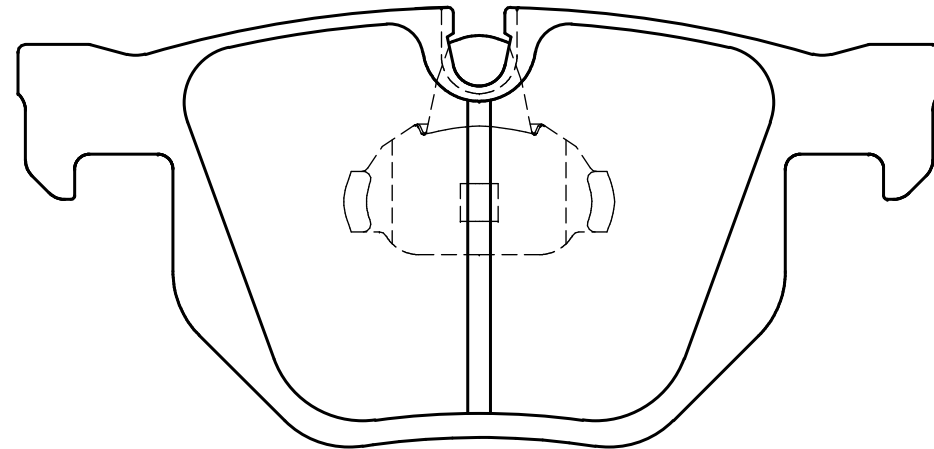

**Ewig**  
for import car

59.3

123.1

58.3

121.9

**Thickness : 16.5**

**Part No : EIP121**