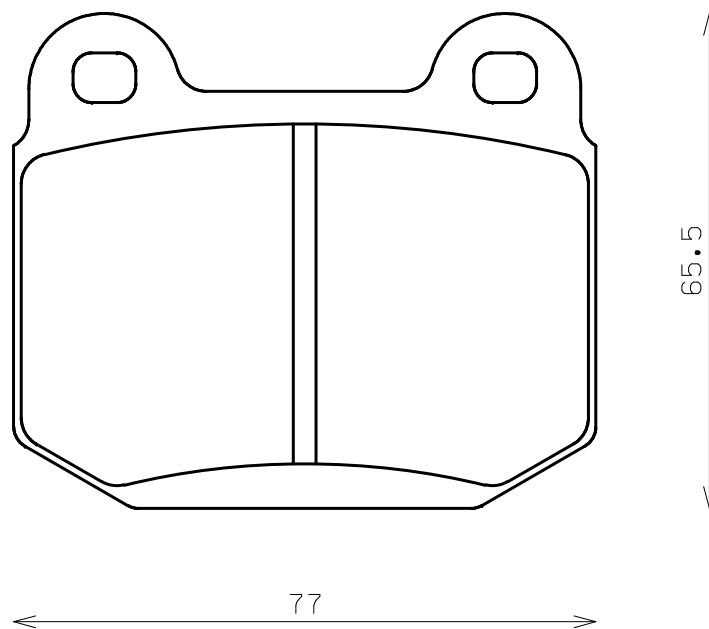

Ewig
for import car

Thickness : 16.5

Part No : EIP110