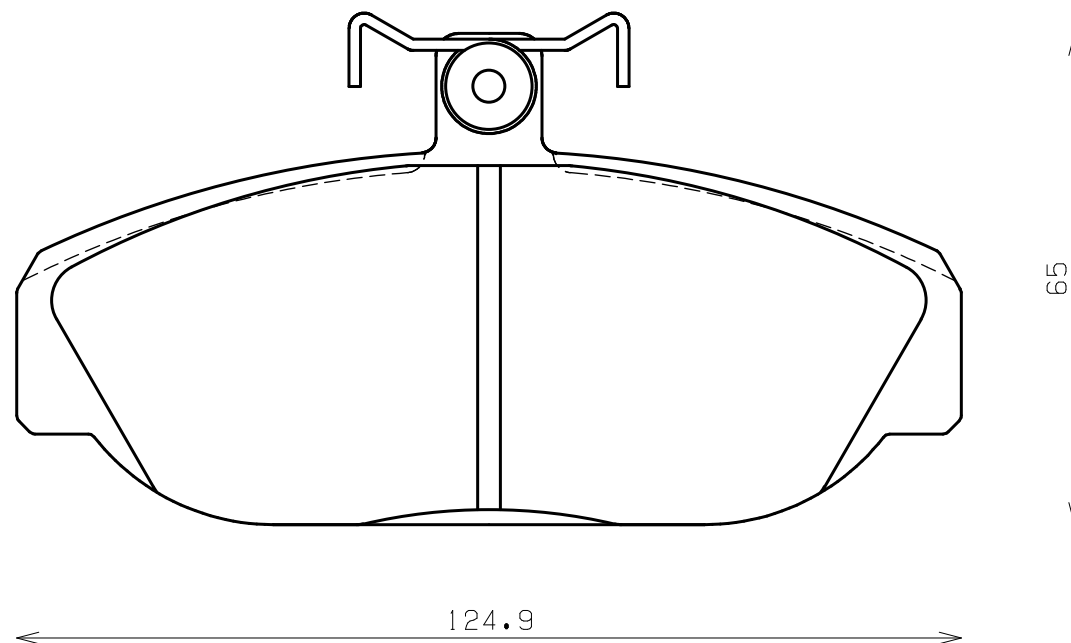

Ewig
for import car

Thickness : 17.5

Part No : EIP092