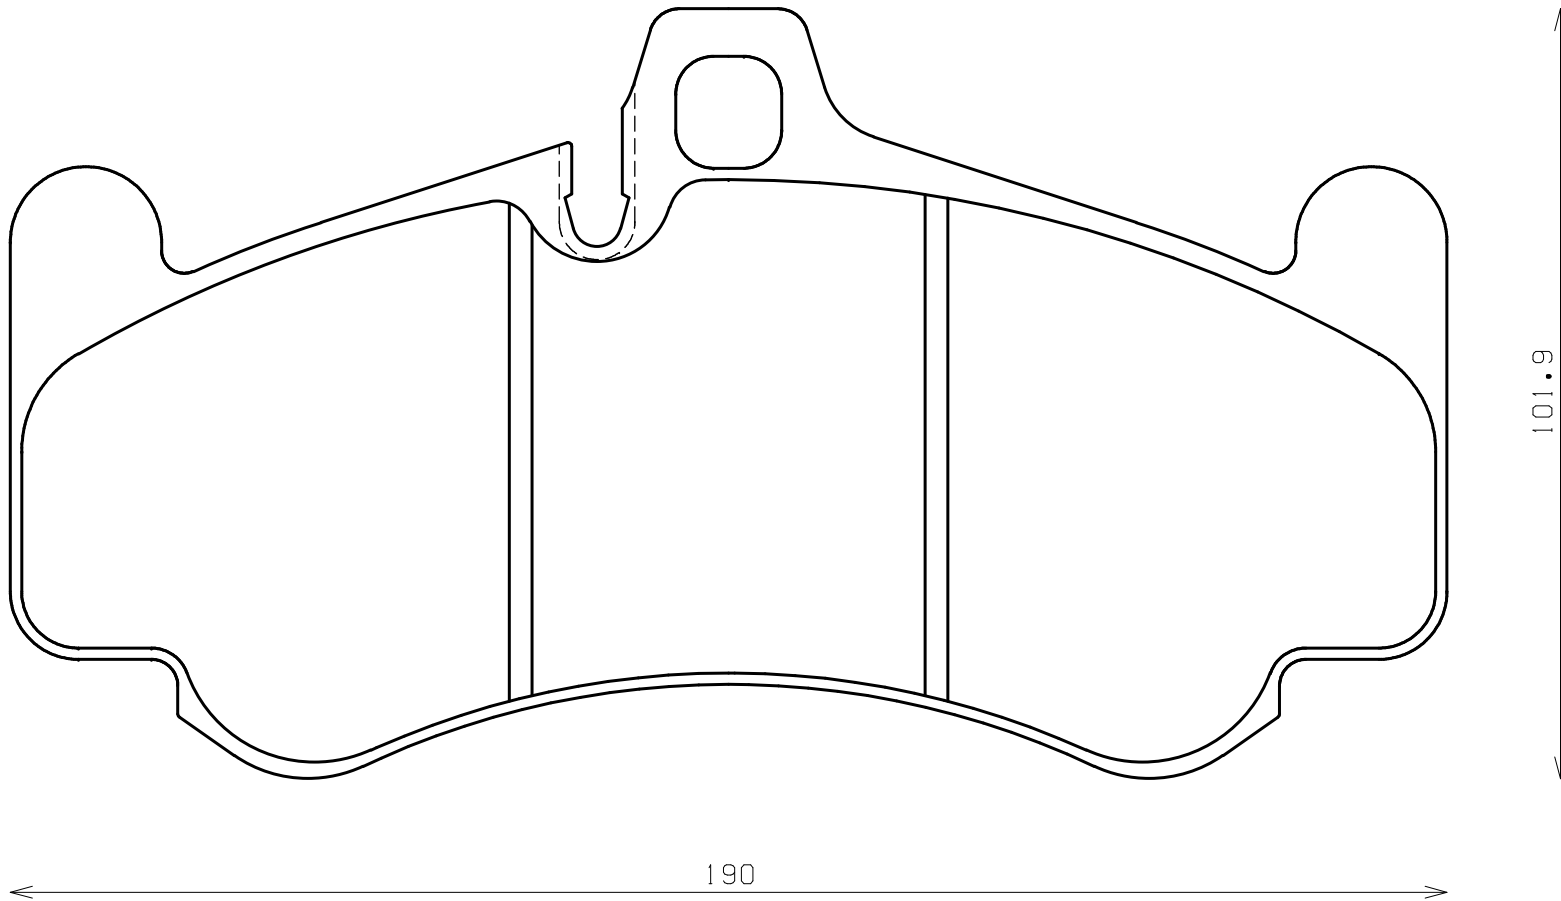

Ewig
for import car

Thickness : 16.5

Part No : EIP082