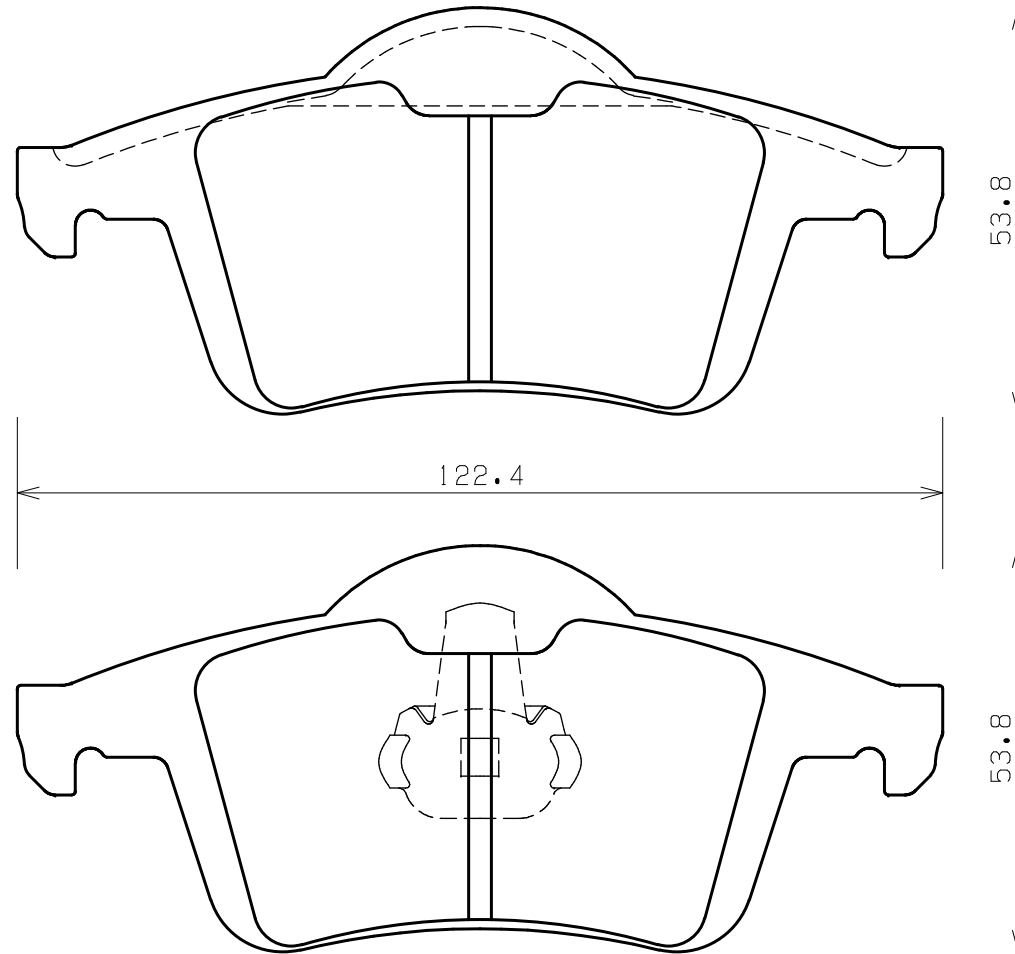

Ewig
for import car

Thickness : 16.5

Part No : EIP078