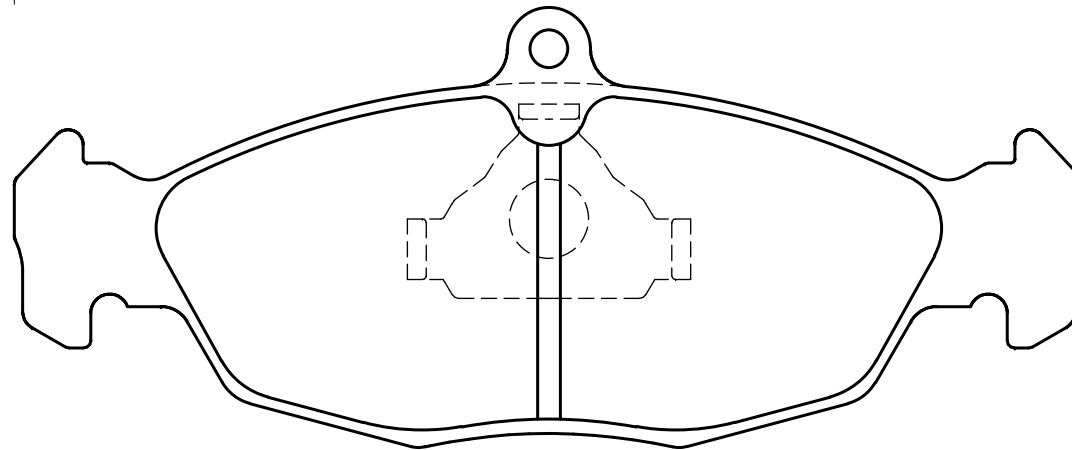

Ewig
for import car

48.3

141.4

58.3

Thickness : 16.0

Part No : EIP048