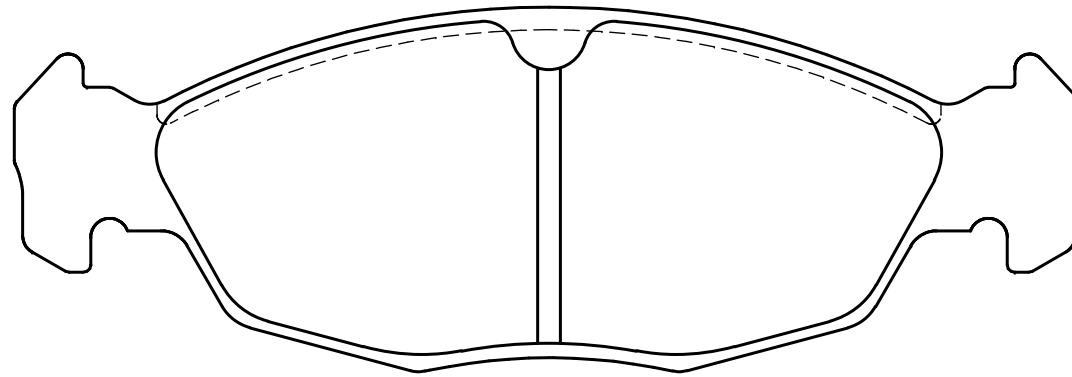

Ewig
for import car

48.3

141.4

58.3

Thickness : 16.0

Part No : EIP048