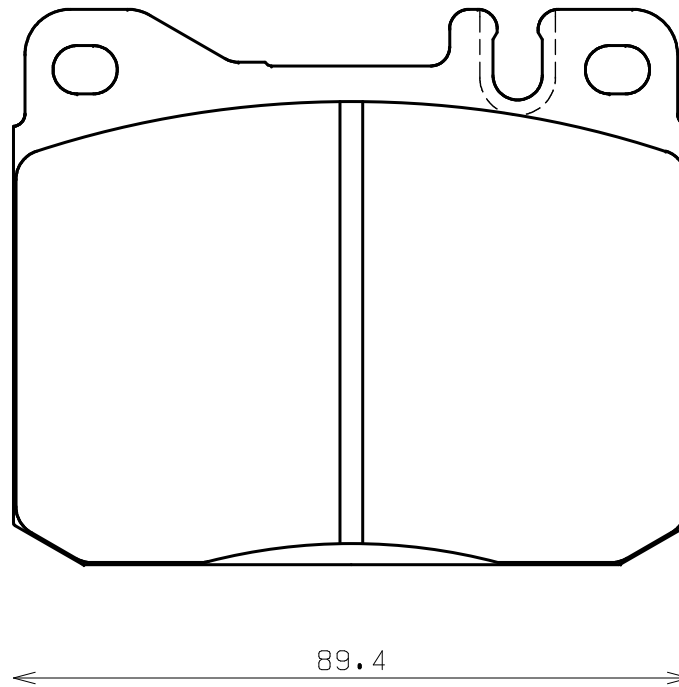

**Ewig**  
for import car

**Thickness : 17.5**

**Part No : EIP045**