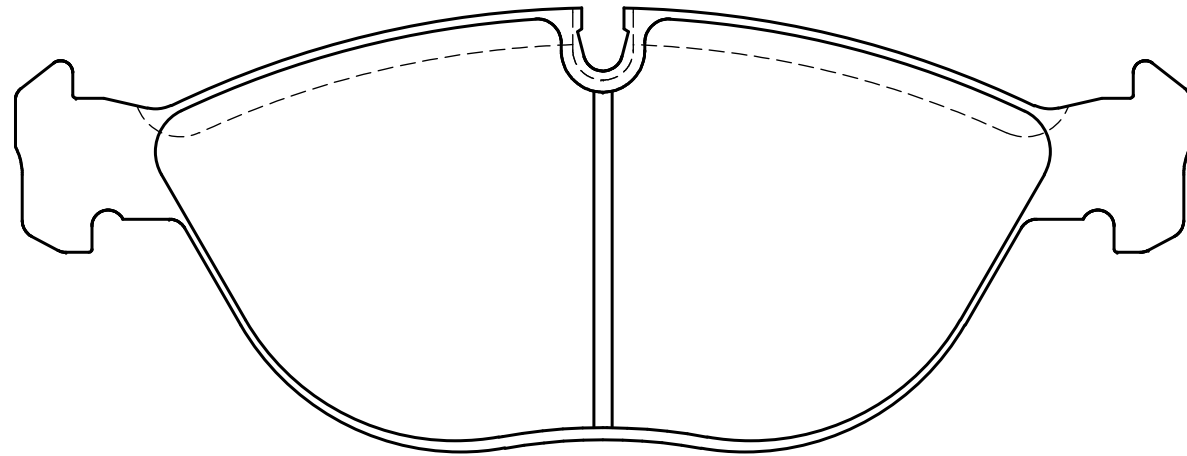

**Ewig**  
for import car

73.5

194.3

73.5

Thickness : 20.0

Part No : EIP042