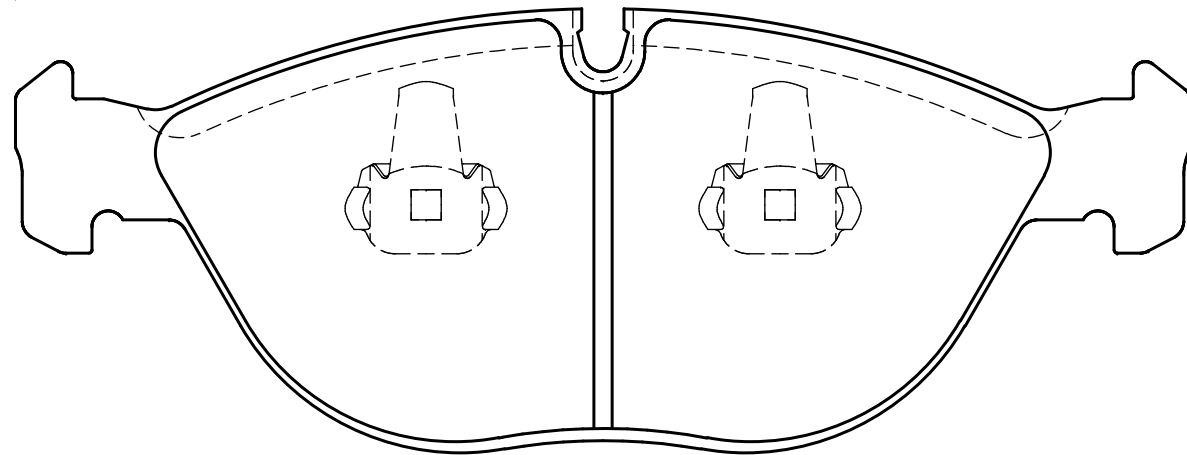

**Ewig**  
for import car

73.5

194.3

73.5

Thickness : 20.0

Part No : EIP042