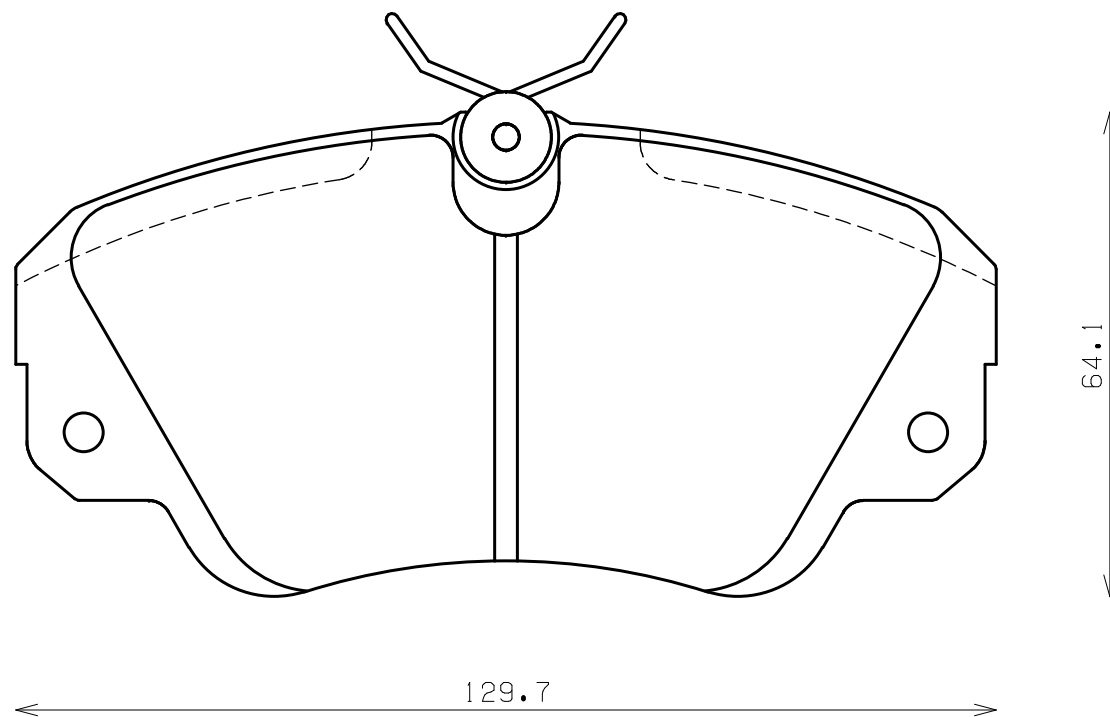

Ewig
for import car

Thickness : 19.0

Part No : EIP028