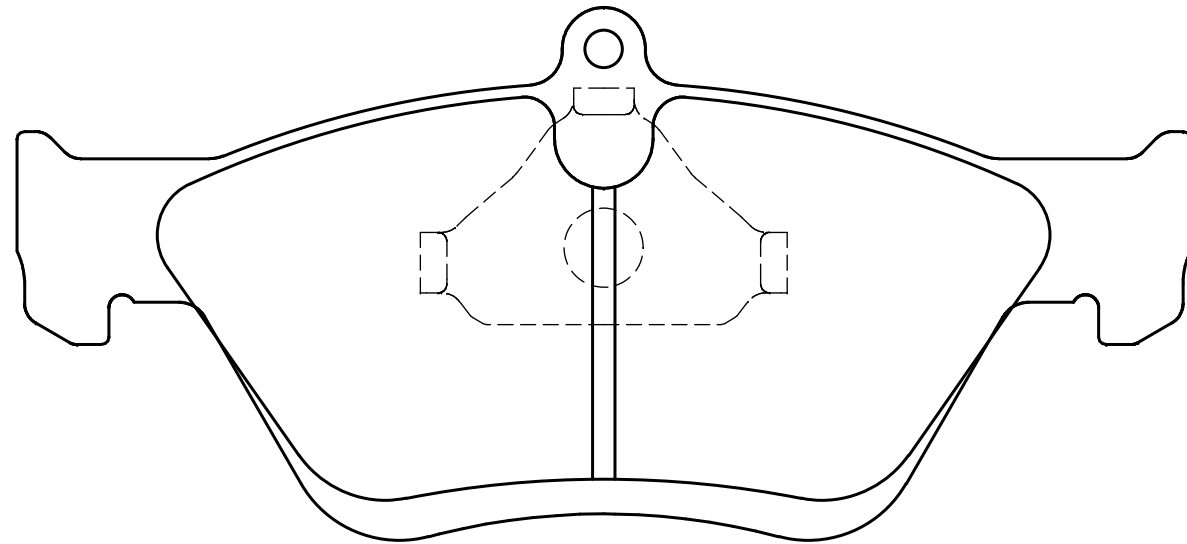

Ewig
for import car

60.6

156.4

70.5

155.2

Thickness : 18.0

Part No : EIP027