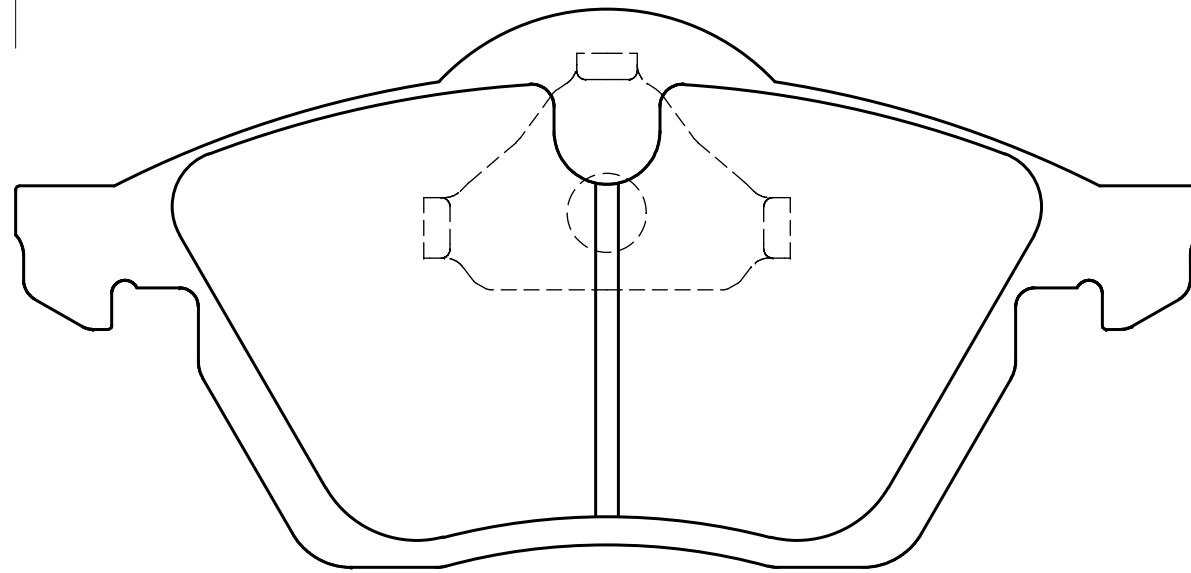

**Ewig**  
for import car

156.4

73.9

73.9

**Thickness : 19.0**

**Part No : EIP024**