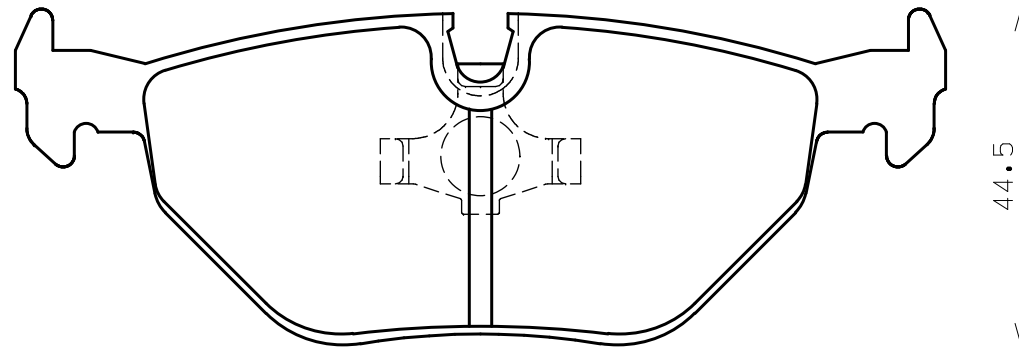

**Ewig**  
for import car

**Thickness : 16.5**

**Part No : EIP020**