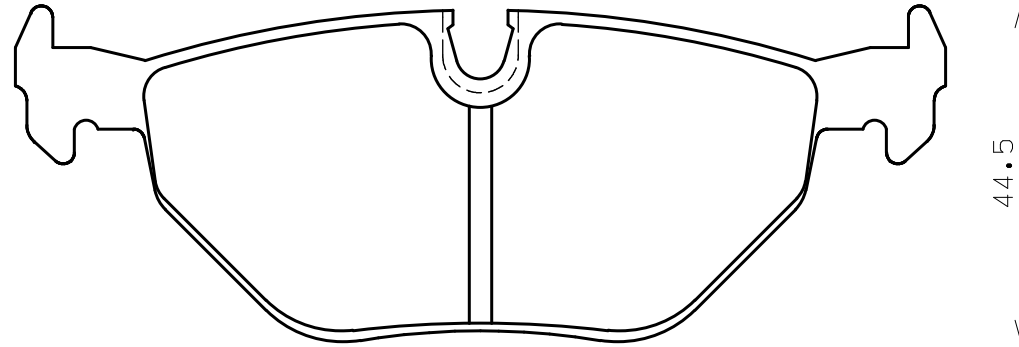

**Ewig**  
for import car

**Thickness : 16.5**

**Part No : EIP020**