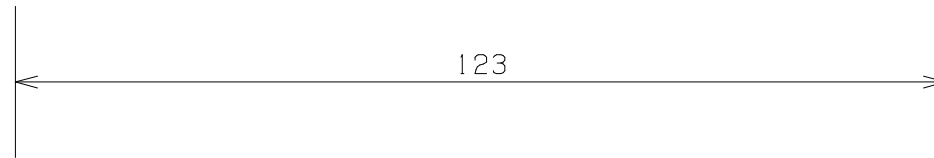

**Ewig**  
for import car

**Thickness : 16.5**

**Part No : EIP020**