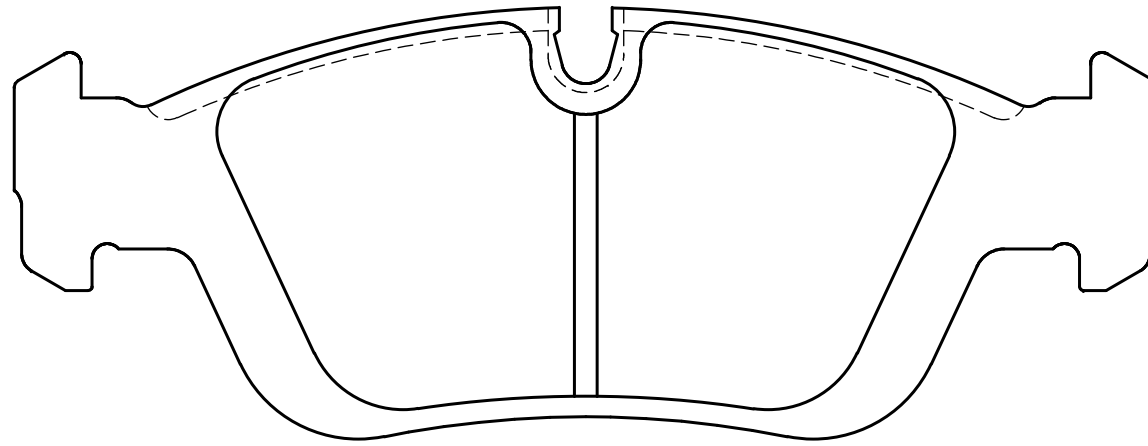

**Ewig**  
for import car

57.2

151.2

57.2

**Thickness : 17.5**

**Part No : EIP018**