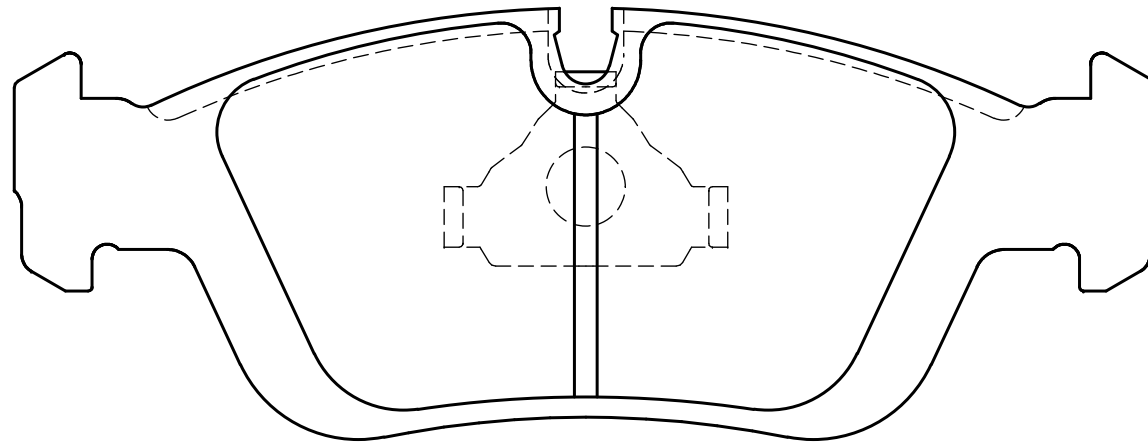

**Ewig**  
for import car

57.2

151.2

57.2

**Thickness : 17.5**

**Part No : EIP018**