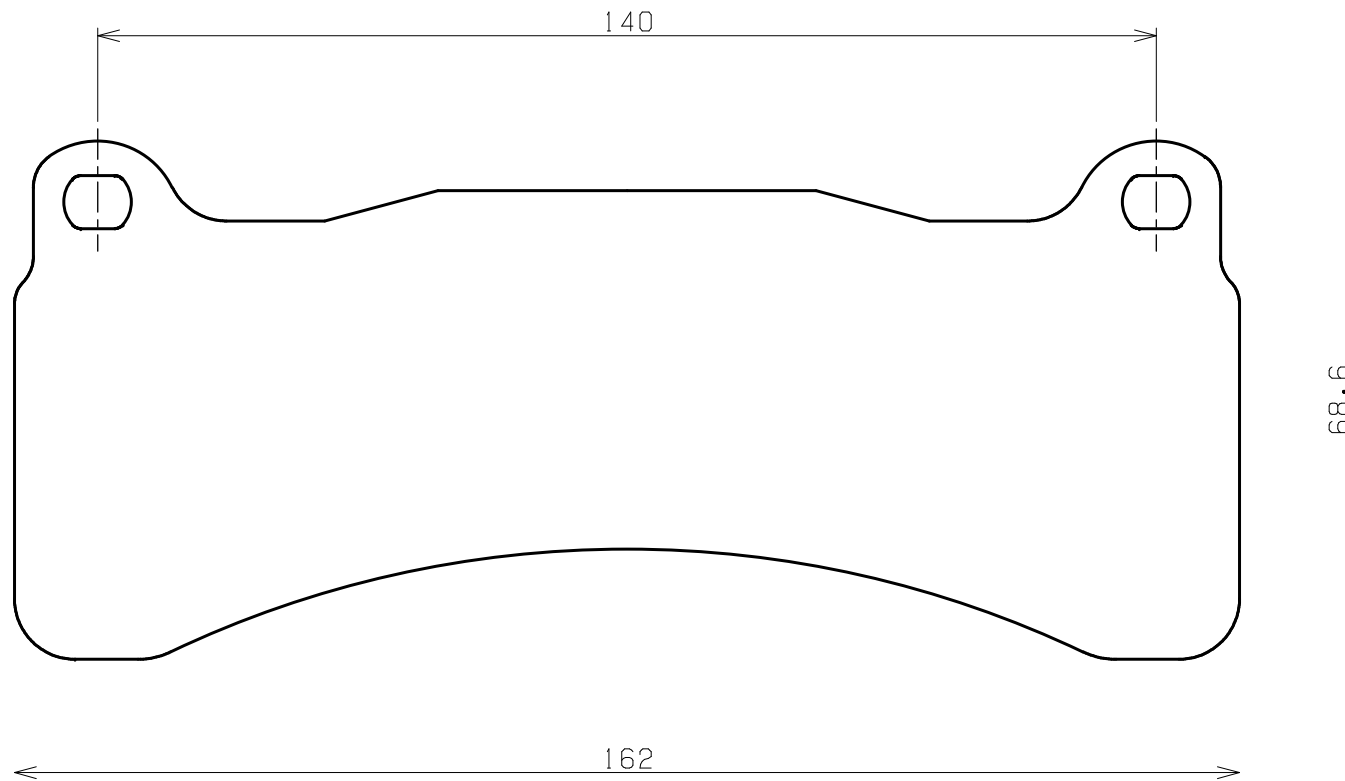

ANTI NOISE SHIIM

ENDLESS[®]

Part No : EPS012