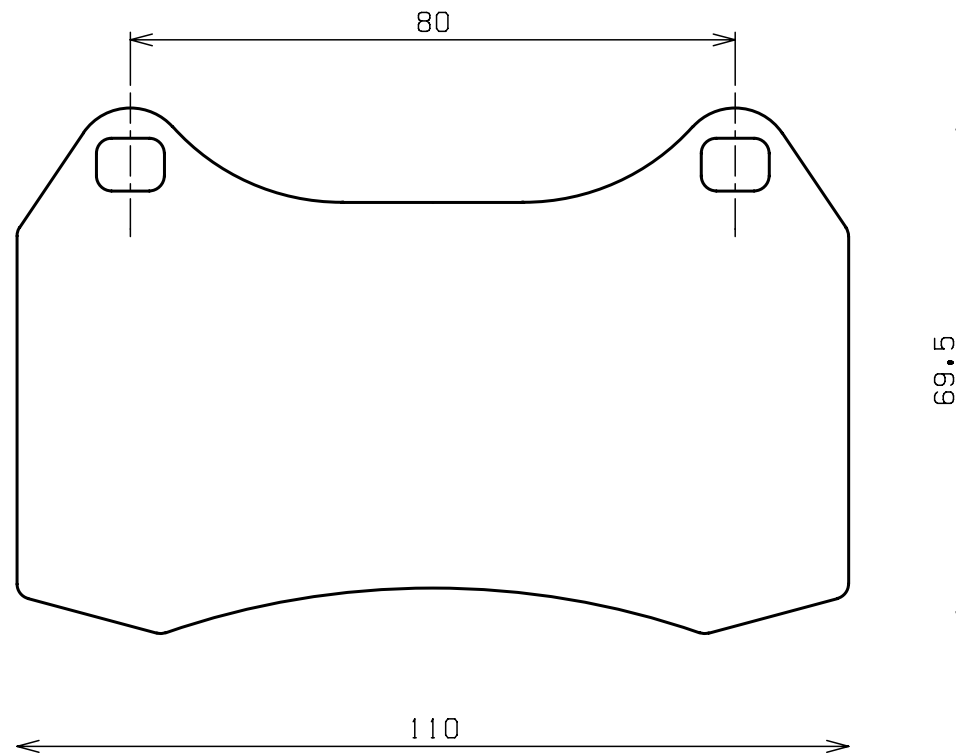

ANTI NOISE SHIIM

ENDLESS®

Part No : EPS009