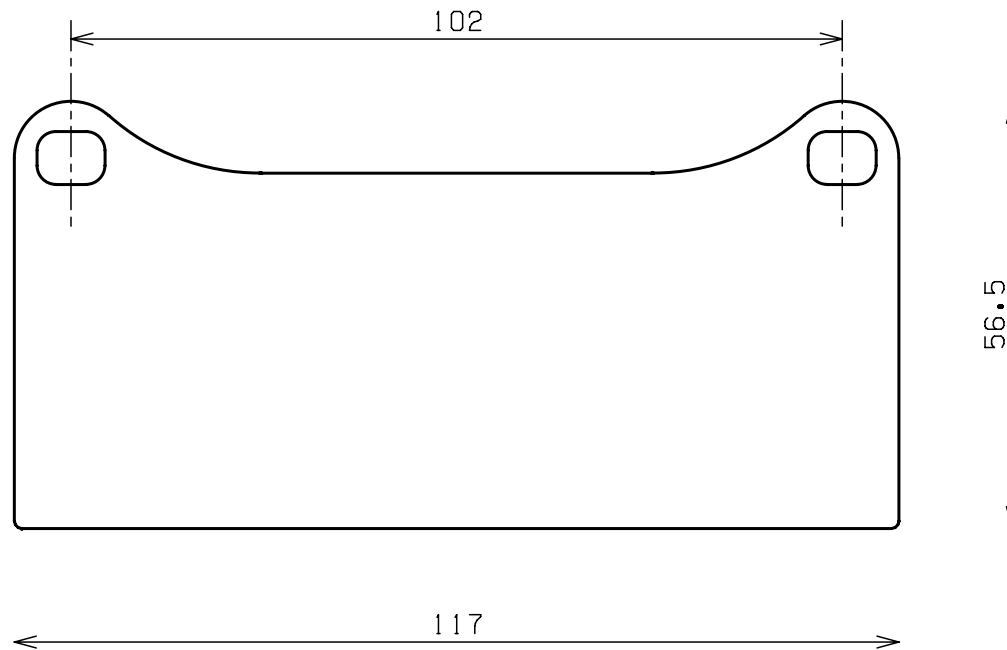

ANTI NOISE SHIM

ENDLESS®

Part No : EPS008