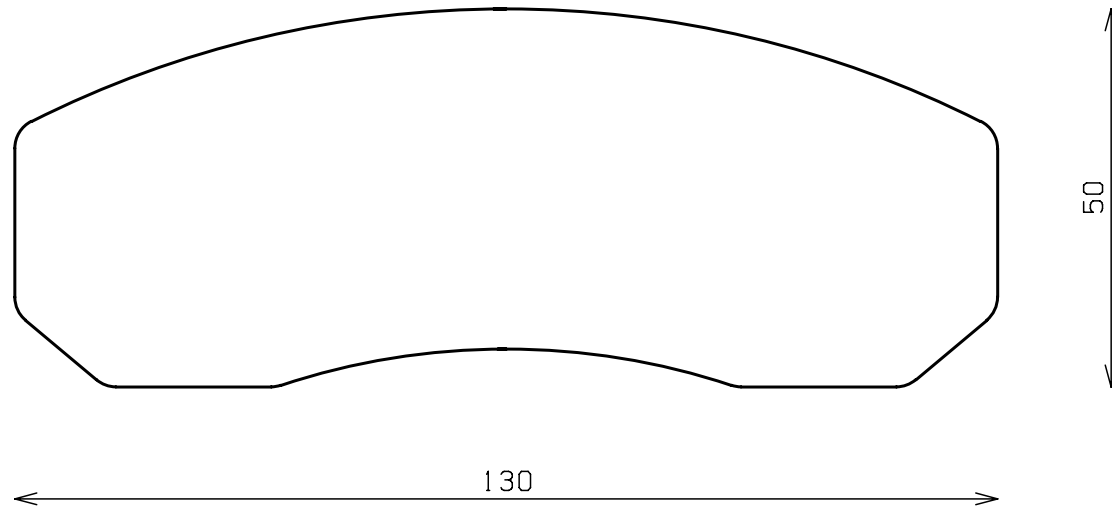

*ANTI NOISE SHIIM*

ENDLESS®

**Part No : EPS002**