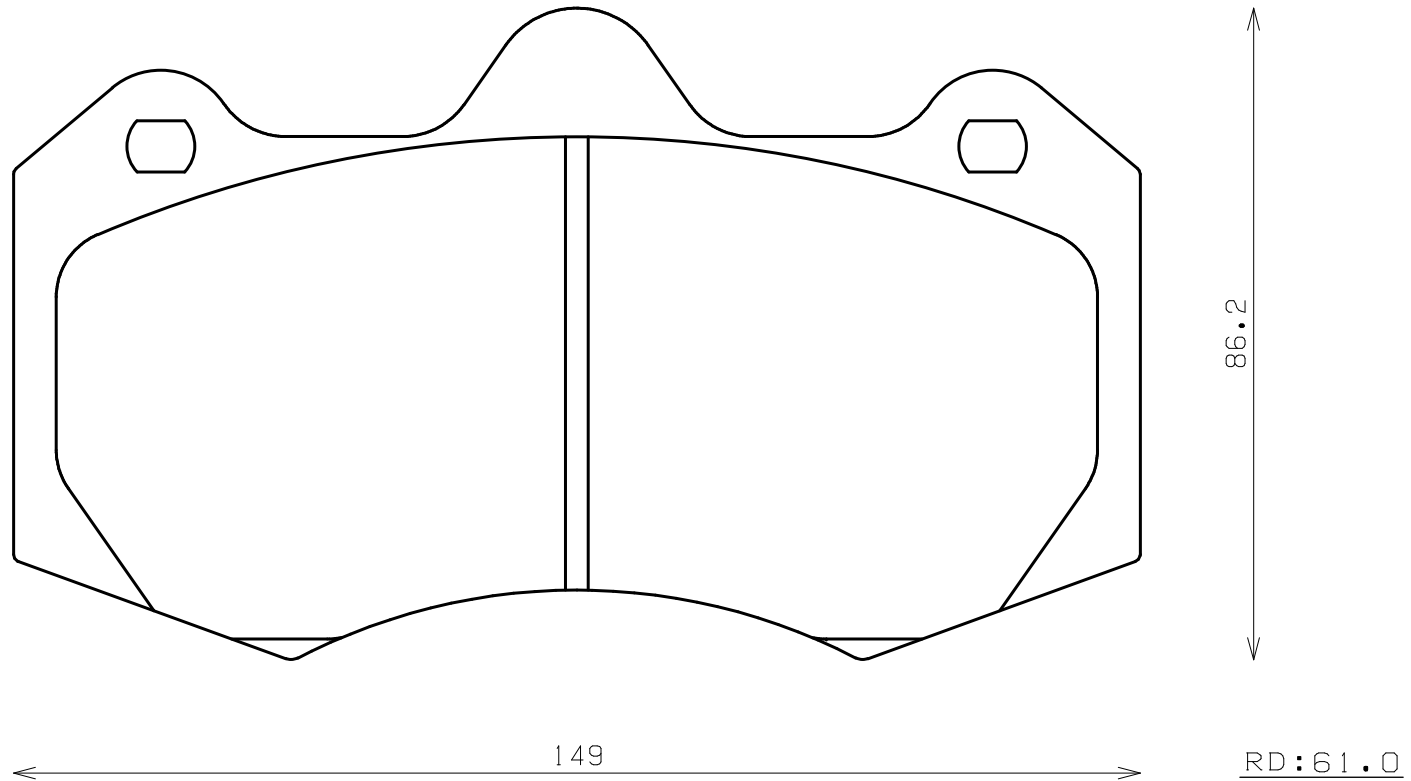

Caliper Brand : AP Racing

ENDLESS®

Thickness : 17.0

Part No : RCP098