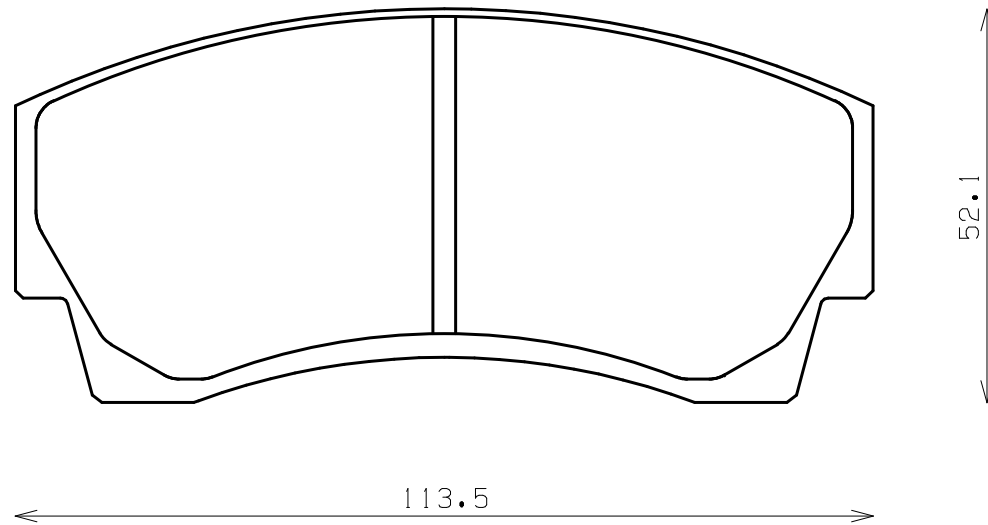

Caliper Brand : Alcon

ENDLESS®

Thickness : 16.0

Part No : RCP095