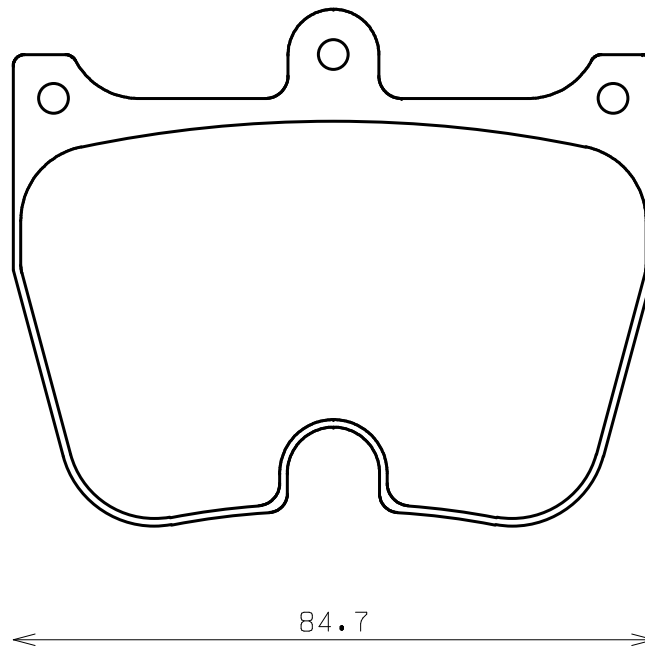

Caliper Brand : Brembo

ENDLESS®

68.4

84.7

Part No : RCP055